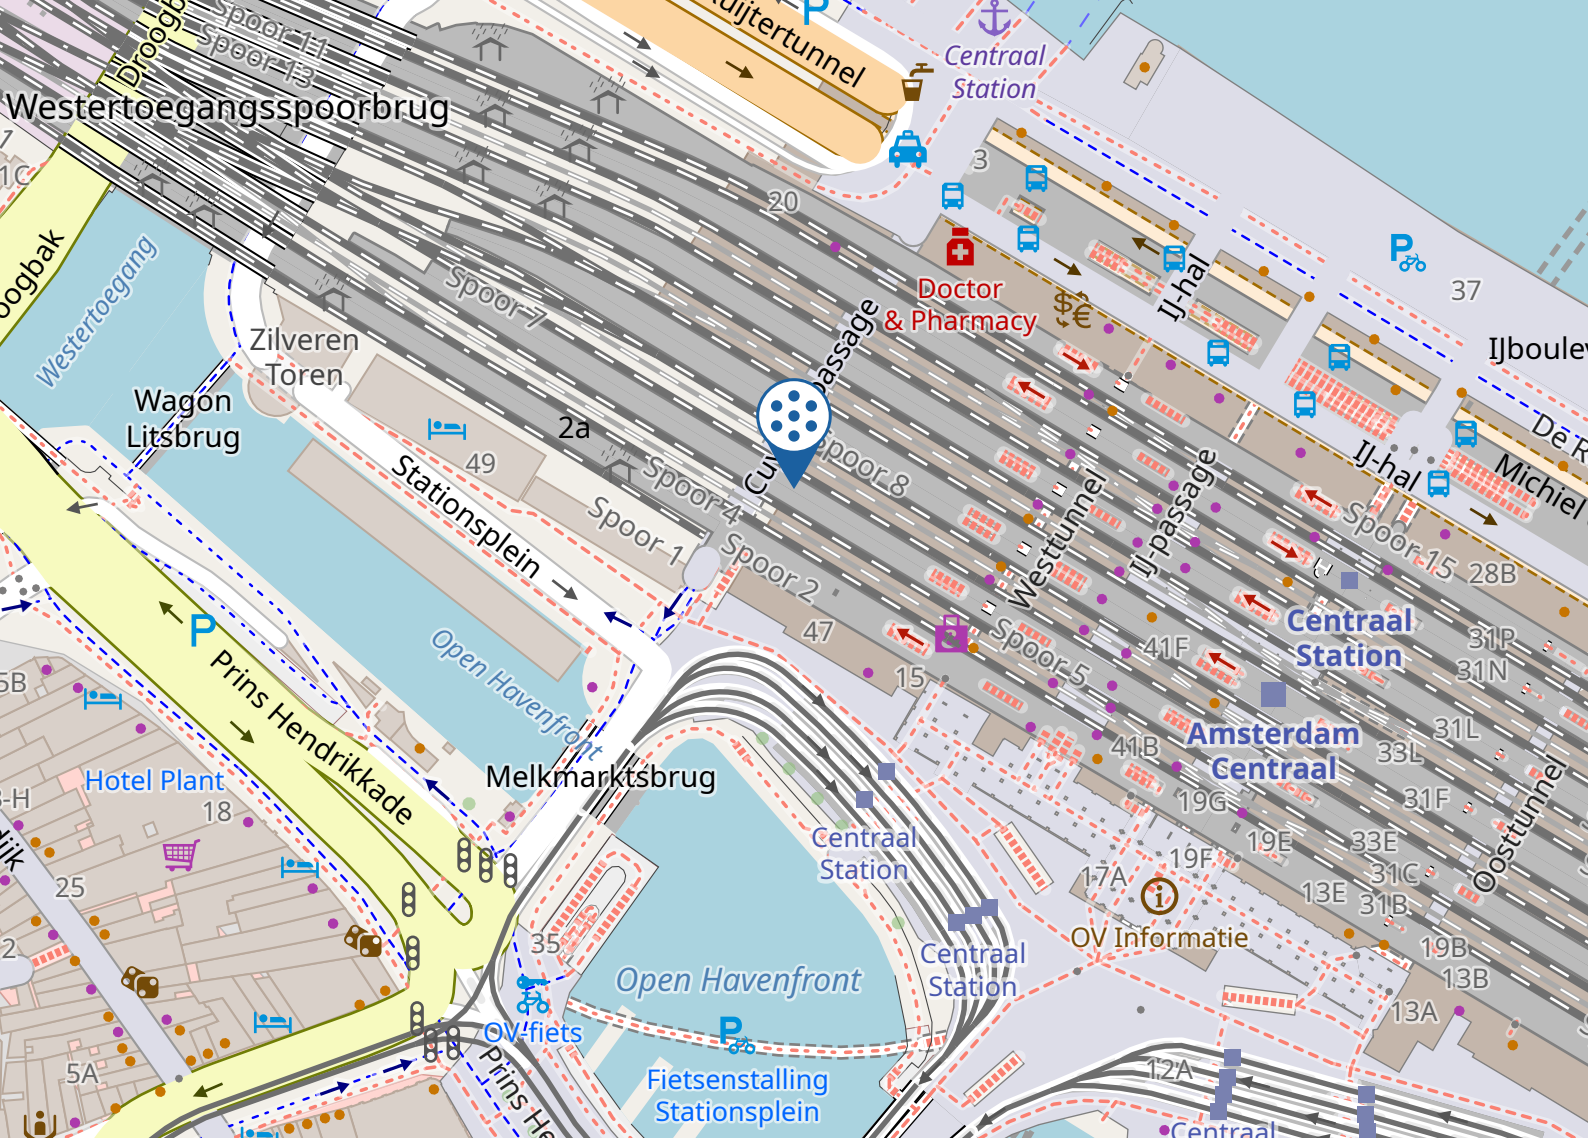

Management-Institut Dr. A. Kitzmann Tel.: +49 251 20205-0 info@kitzmann.biz

Adresse

Regus Business Center Central NS International
Platform 2A
Stationsplein 19-W
1012 Amsterdam

1. By plane:

From Amsterdam 'Schiphol Airport', various trains are offered directly to 'Amsterdam Centraal Station'. The journey takes about 20 minutes. This means that the airport is very well integrated into the public transport network. The bus stops are located directly at the airport. From the train station it is a 300 m walk directly to the Regus Center.

2. By public transport:

You can reach the center easily by public transport. Take the Intercity 2122 in the direction of 'Amsterdam Centraal station'. Get off at the stop 'railway station Amsterdam Centraal'. From there you can reach the centre in a few minutes (about 300 m).