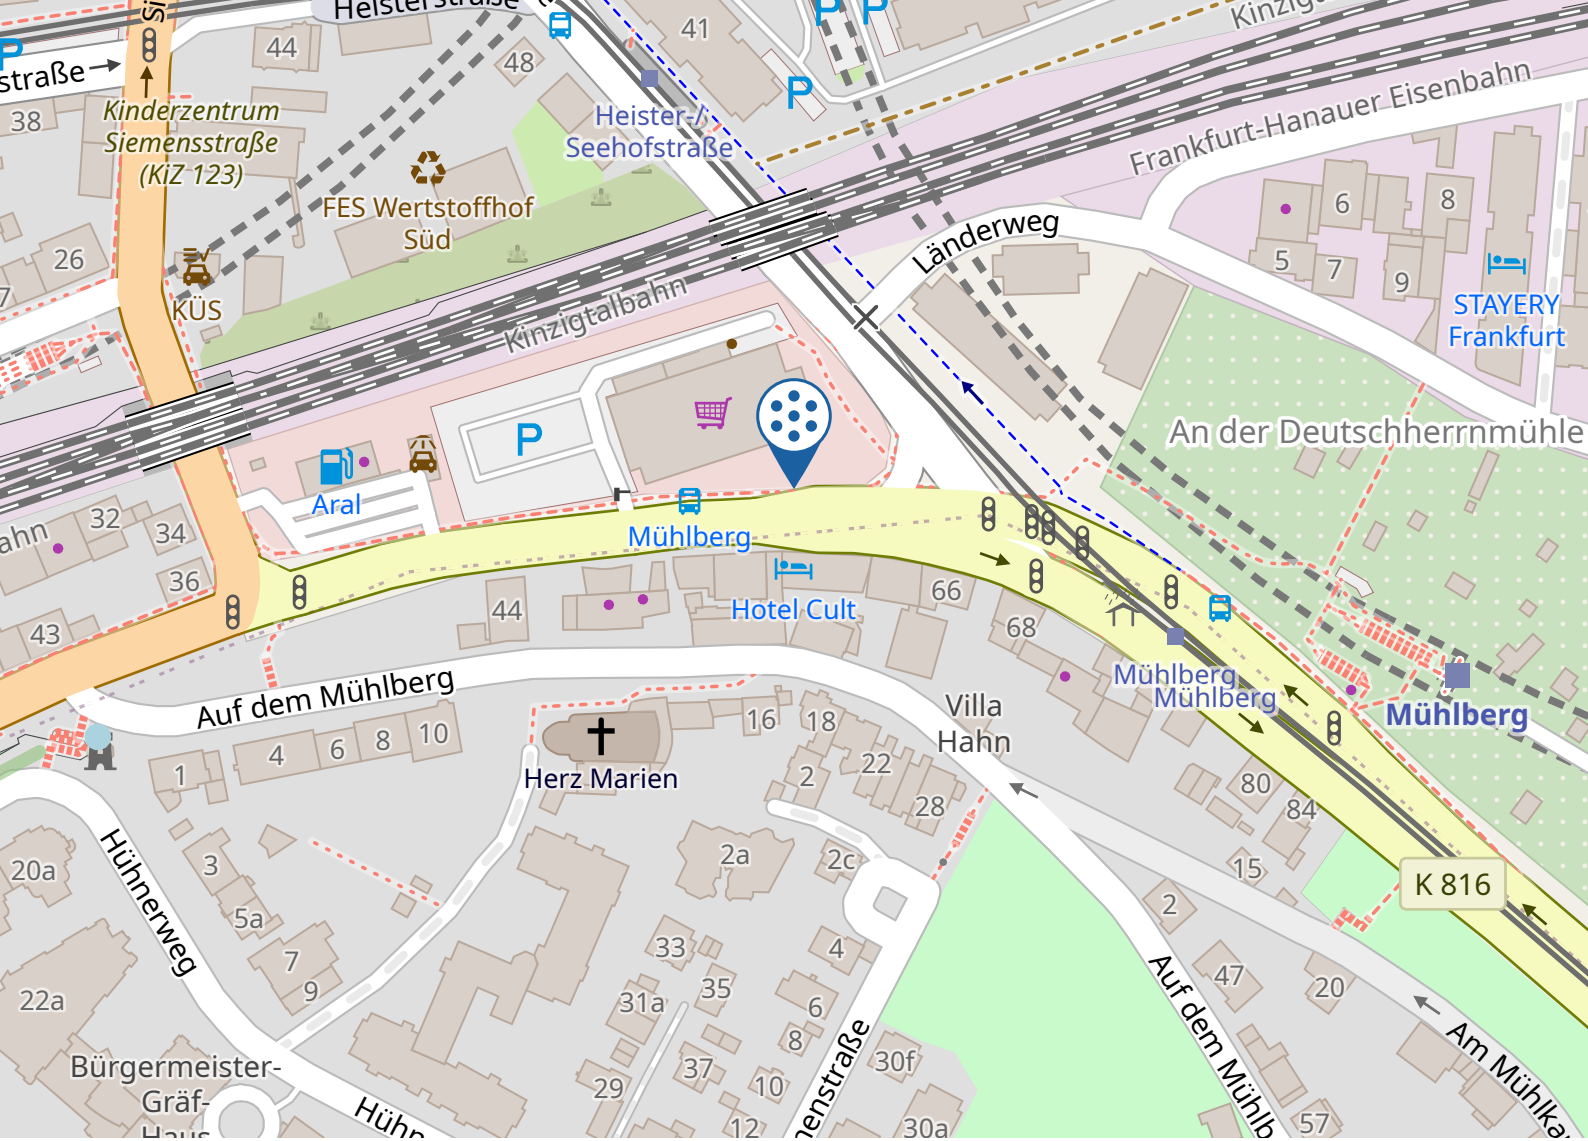

**MANAGEMENT-INSTITUT  
DR. A. KITZMANN**

Seminare für Fach- und  
Führungskräfte

**UNSER STANDORT  
FRANKFURT AM  
MAIN**

MANAGEMENT-INSTITUT DR. A. KITZMANN

---

**WEGBESCHREIBUNG,  
PARKPLÄTZE & HOTELEMPFEHLUNG**

## Adresse

Hotel Cult

Offenbacher Landstraße 56  
60599 Frankfurt am Main

## 3. By suburban train:

- At the main station you can take the S-Bahn lines S2, S3, S4, S5 or S6. Exit at the Lokalbahnhof which you leave via the Siemensstraße exit. Turn right. After 100 m turn left into Offenbacher Landstraße. There you will find the hotel on the right side of the street.

[Route planning with Google Maps](#)