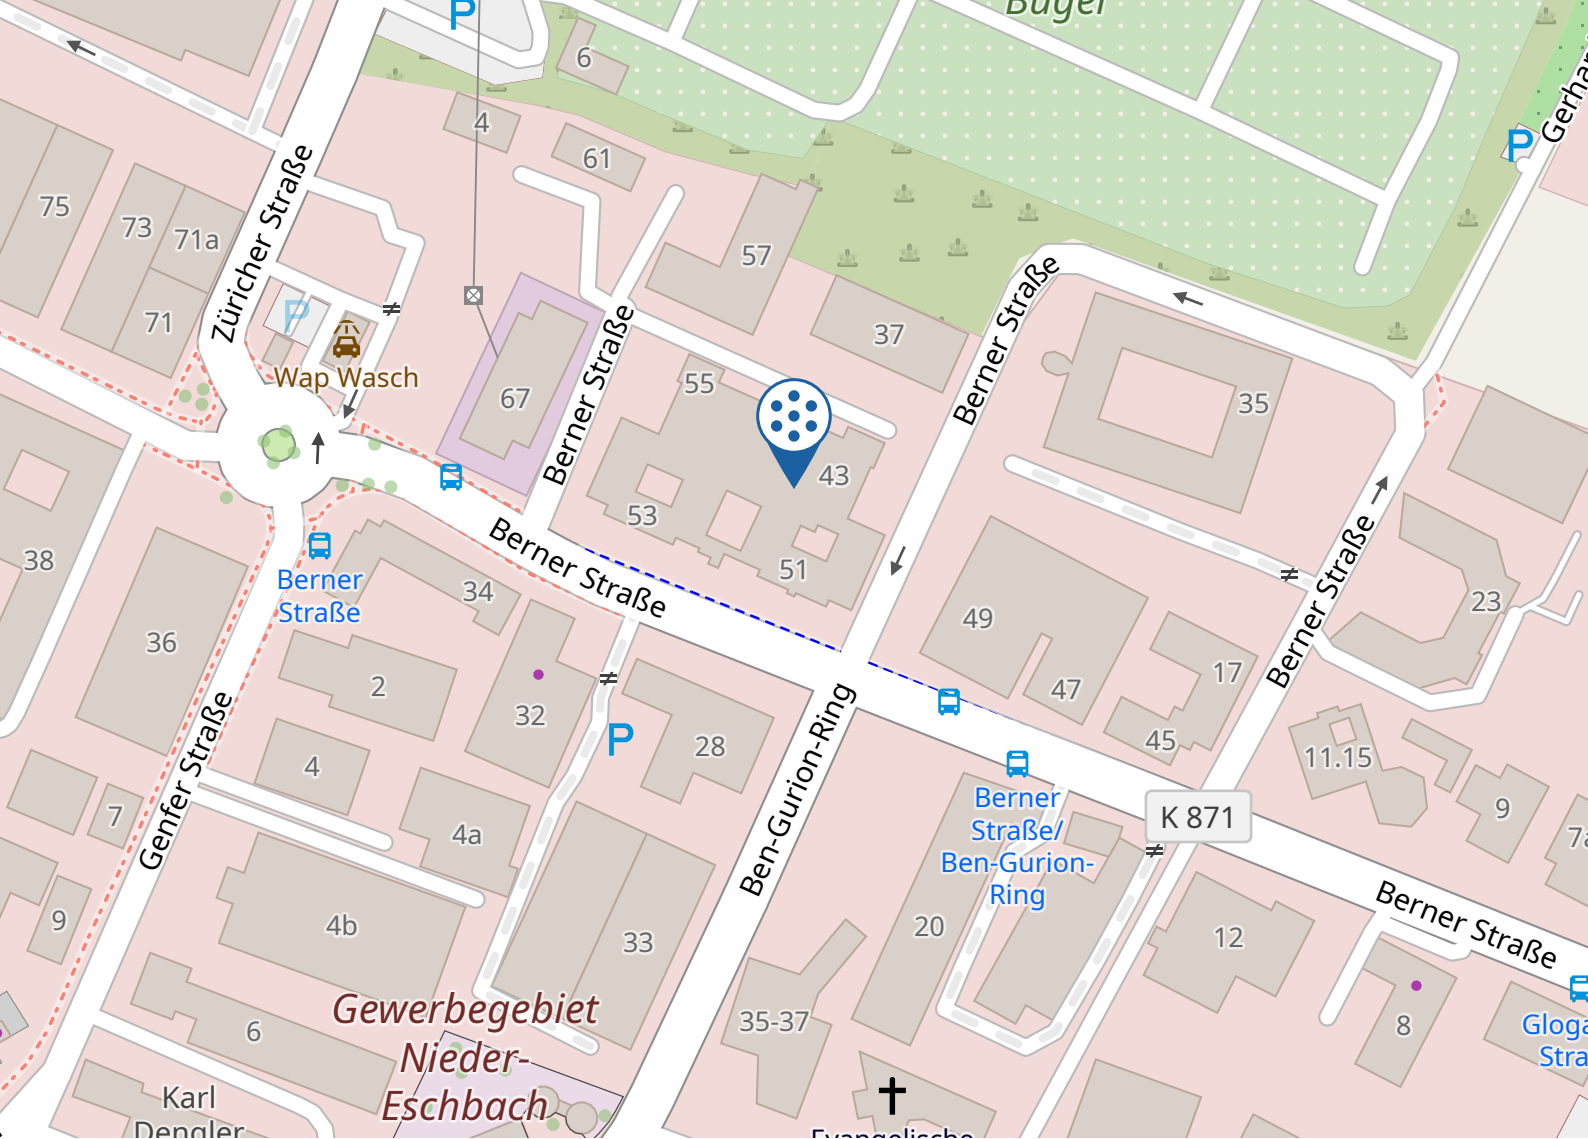

Management-Institut Dr. A. Kitzmann Tel.: +49 251 20205-0 info@kitzmann.biz

Adresse

EDC

Berner Straße 51
60437 Frankfurt am Main

Telefon: +49 69 78906-0

1. By car:

- **A5 - From Kassel:** follow A7 and A5 to K824 to Frankfurt am Main, onto A661, take exit 5 Frankfurt am Main Nieder-Eschbach, follow from Züricher Str. to Berner Str. 51.
- **A66 - From direction Wiesbaden:** Follow A66 and A5 to K824 to Frankfurt am Main, on A661, take exit 5 Frankfurt am Main Nieder-Eschbach, follow from Züricher Str. to Berner Str. 51
- **A5 - From direction Frankfurter Kreuz:** follow A7 and A5 to K824 to Frankfurt am Main, on A661, take exit 5 Frankfurt am Main Nieder-Eschbach, follow from Züricher Str. to Berner Str. 51
- **Underground parking** (Please call to reserve an underground parking space)
Access via Berner Straße 43, to the right of the building.

2. By subway:

- **U2 - from Hauptwache:** in the direction of Gonzenheim (or Nieder-Eschbach)
Exit: Bonames Mitte (approx.5 min. walk) or exit: Nieder-Eschbach (Bus 29: exit Berner Straße)

EDC-BUSINESS COMPUTING GMBH