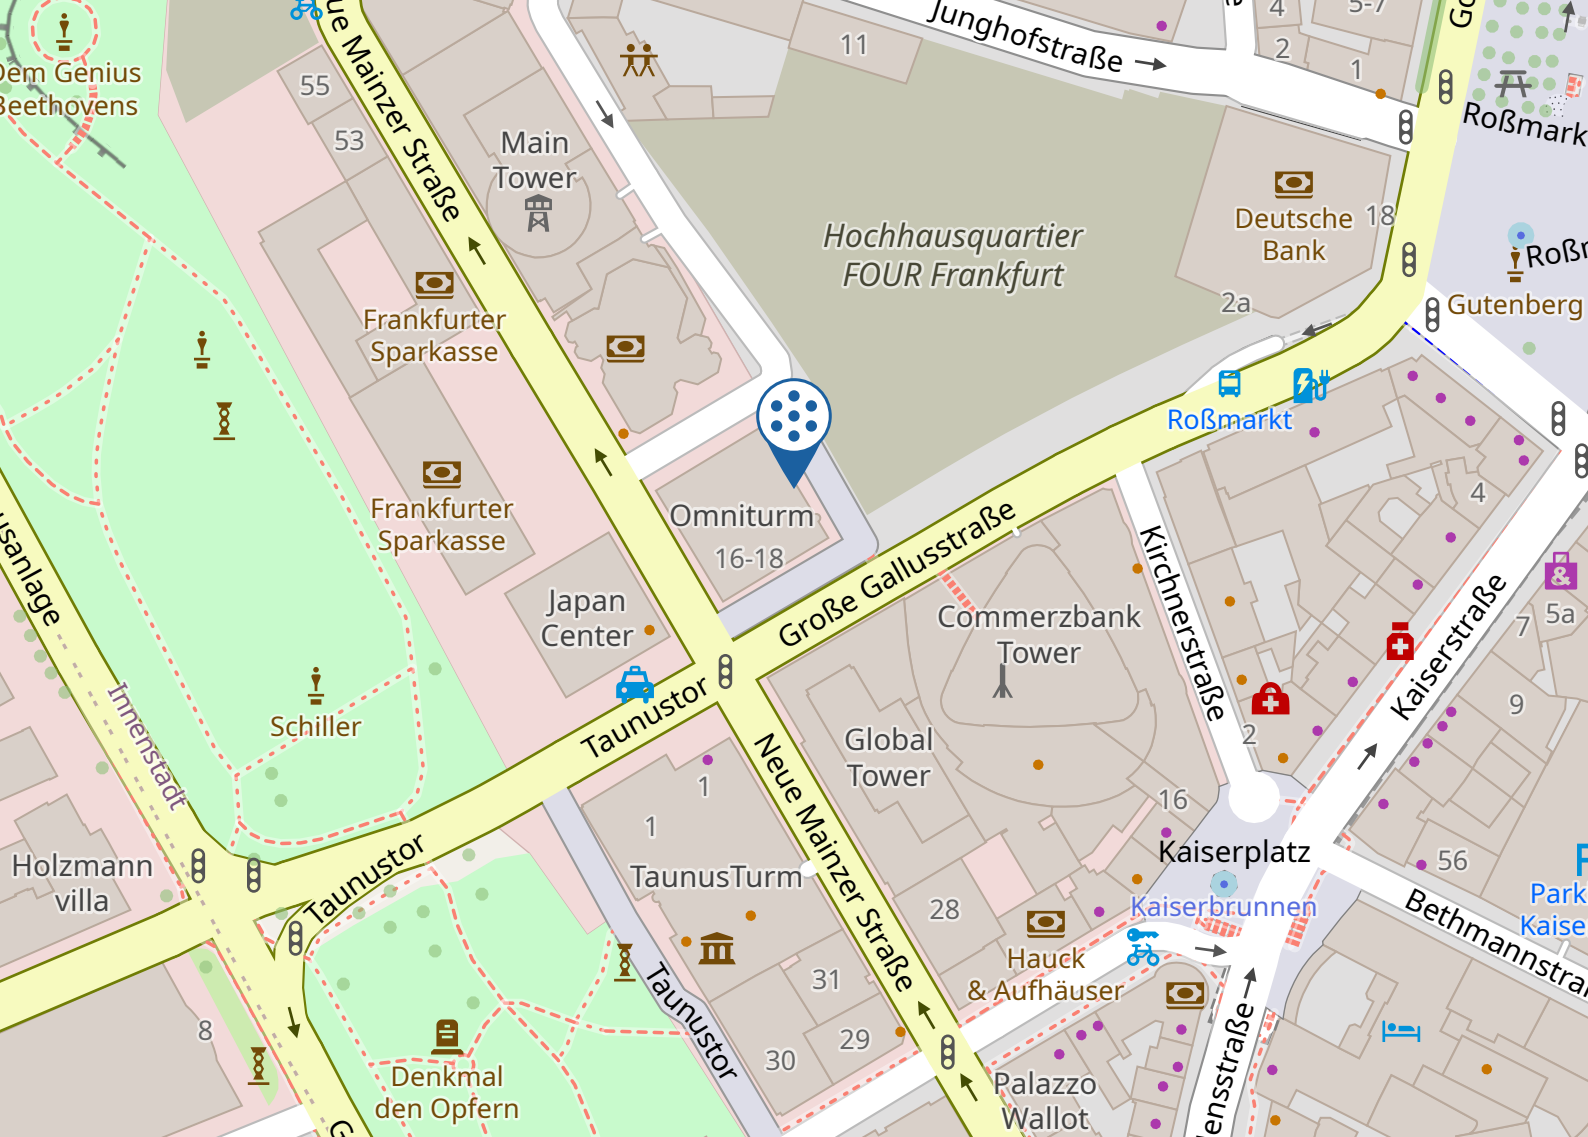

Adresse

Regus Business Center Spaces Omniturm

Große Gallusstraße 16-18
60311 Frankfurt am Main

Telefon: +49 (0) 800 52225333