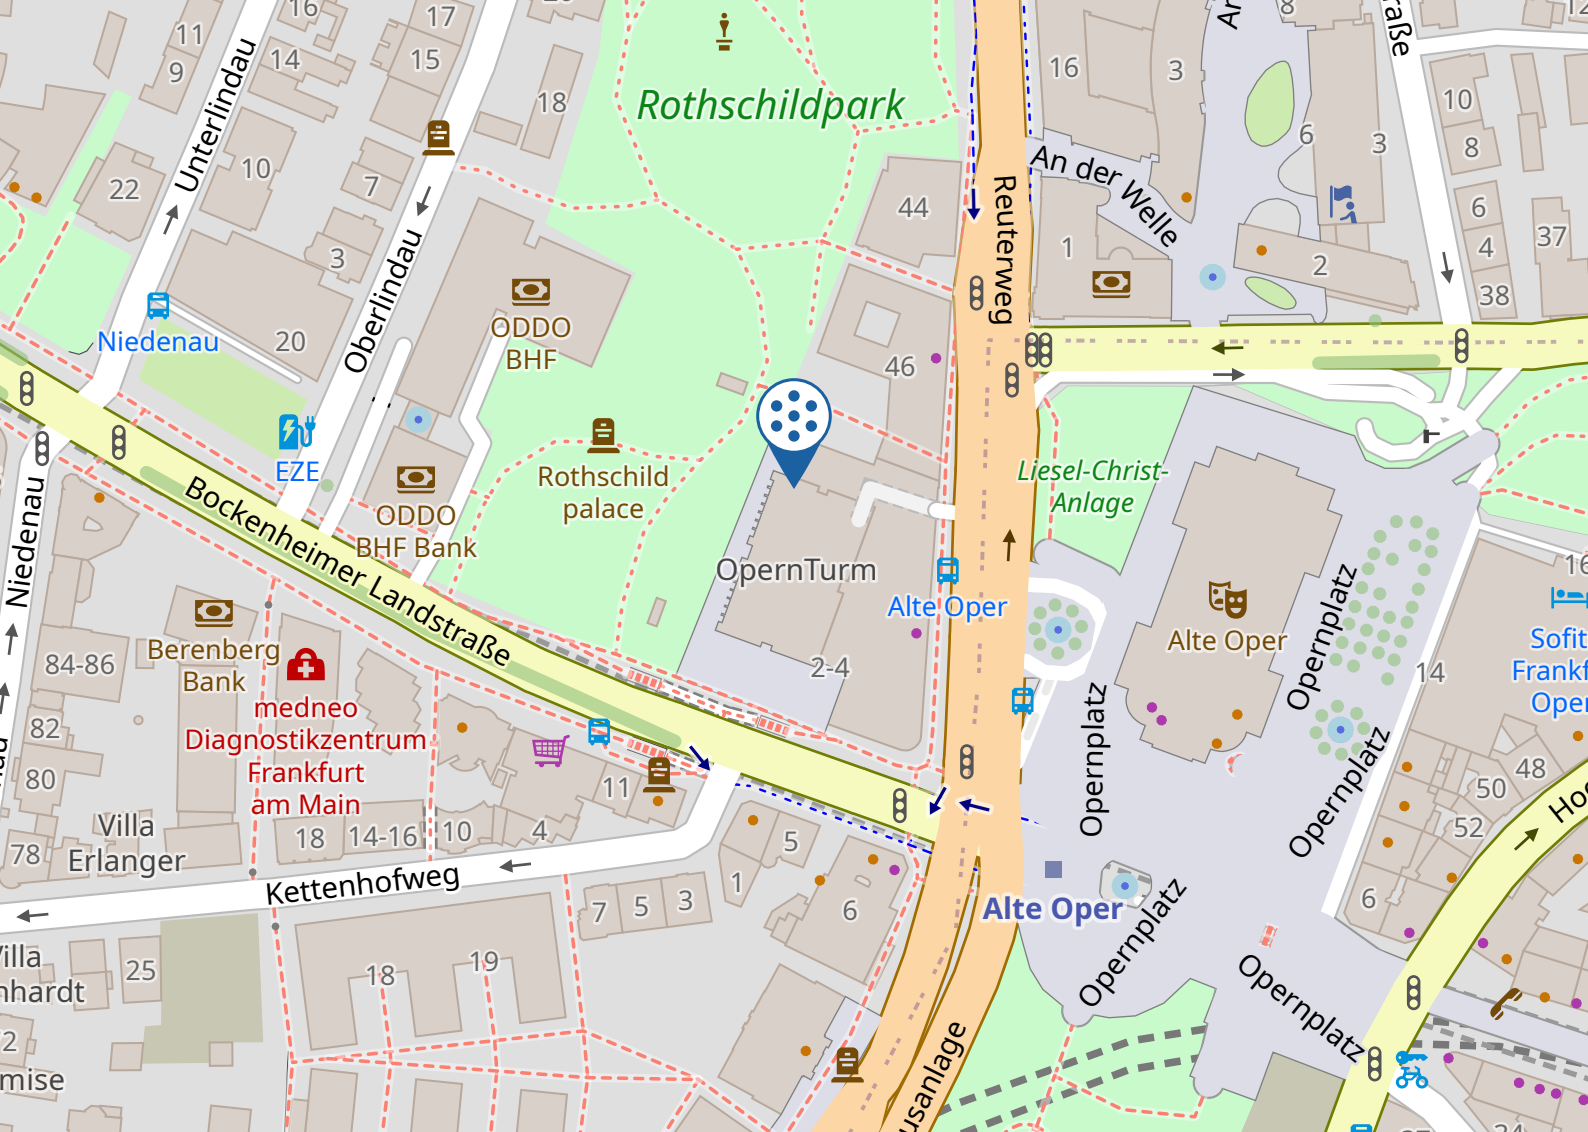

Adresse

Signature by Regus Opernturm
Opernturm 16. & 24. Etage
Bockenheimer Landstraße 2-4
60306 Frankfurt am Main

Telefon: +49 (0) 69 667748000