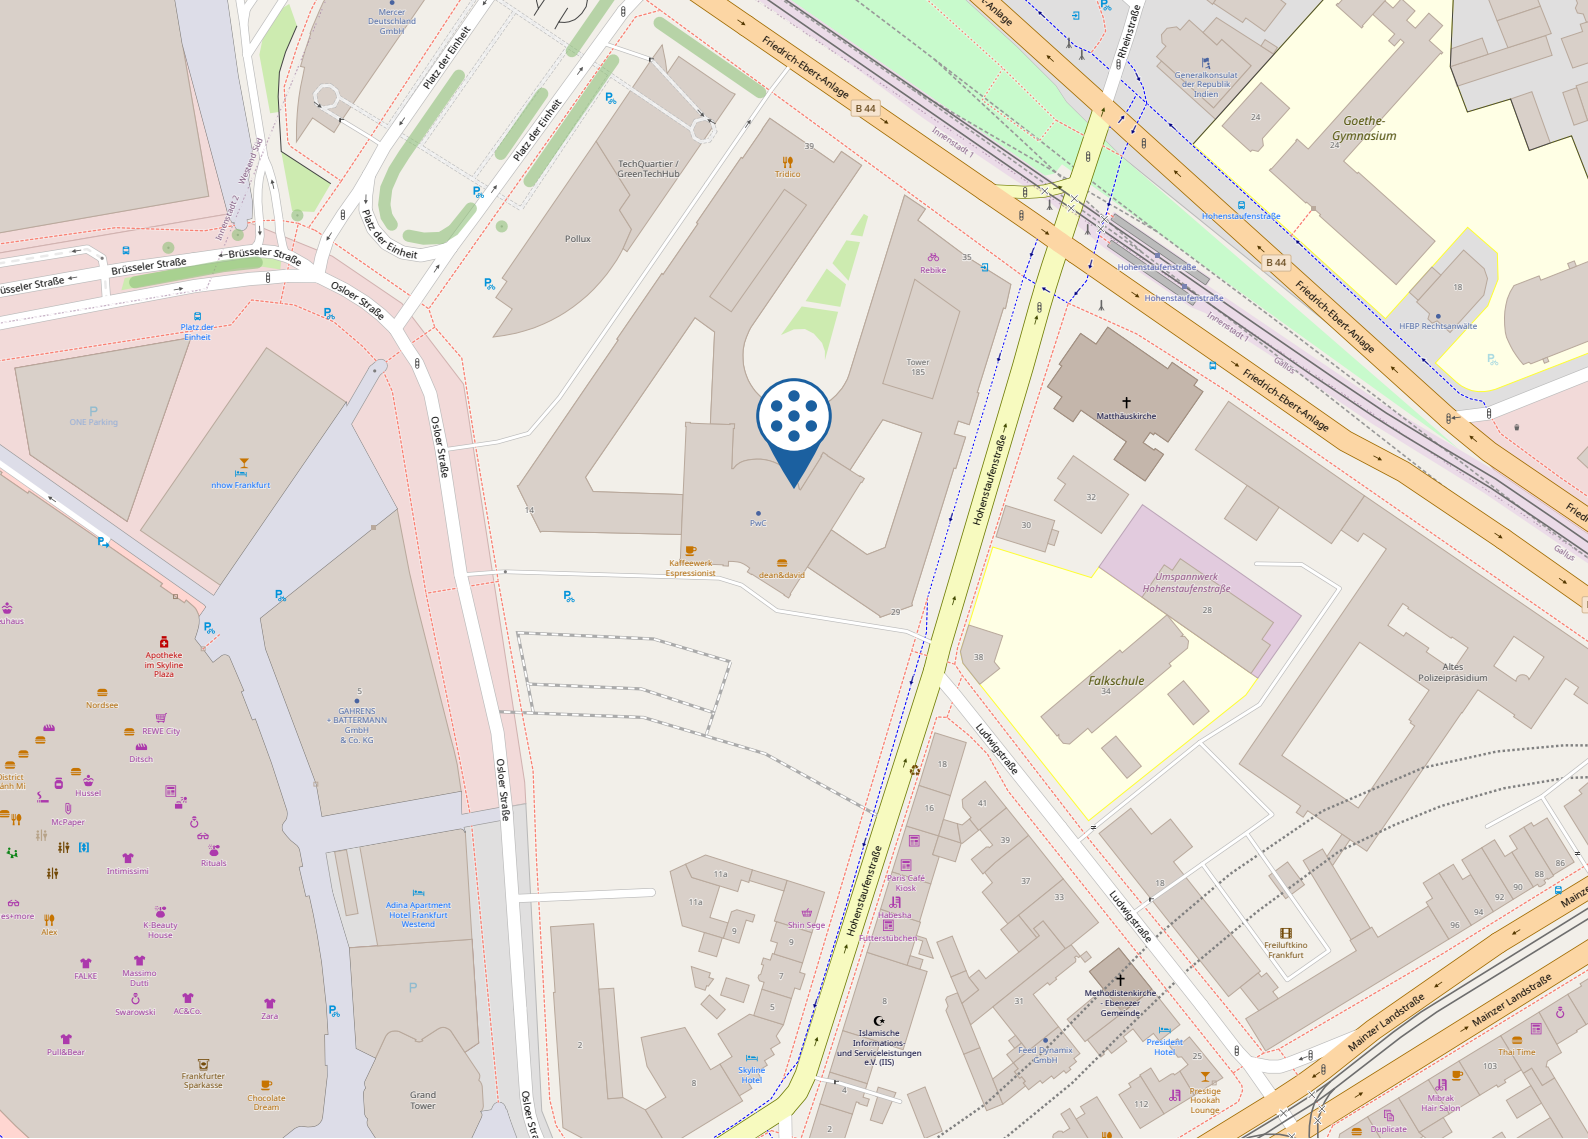

Adresse

Regus Signature Tower 185
Tower 185
Friedrich-Ebert-Anlage 35-37
60327 Frankfurt am Main

Telefon: +49 69505047000