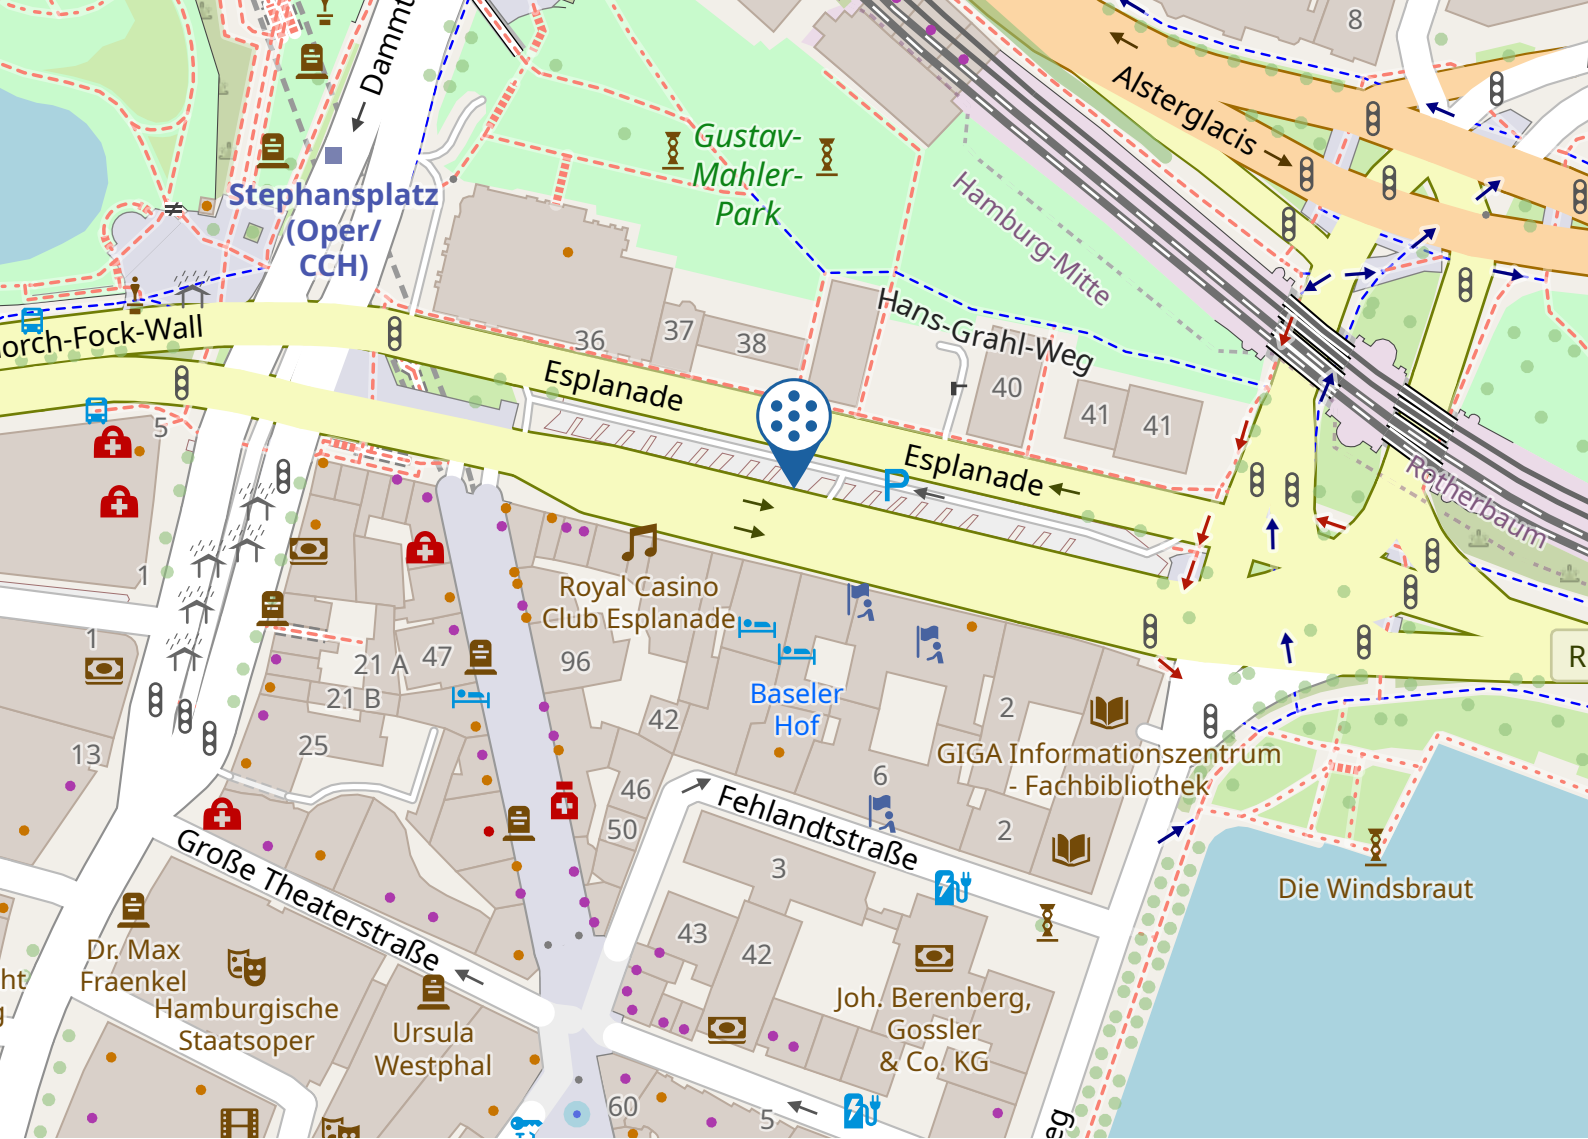

Adresse

Hotel Alster Hof

Esplanade 12
20354 Hamburg

Telefon: +49 (0) 40 350070

E-Mail: info@alster-hof.de

Website: <http://www.alster-hof.de>