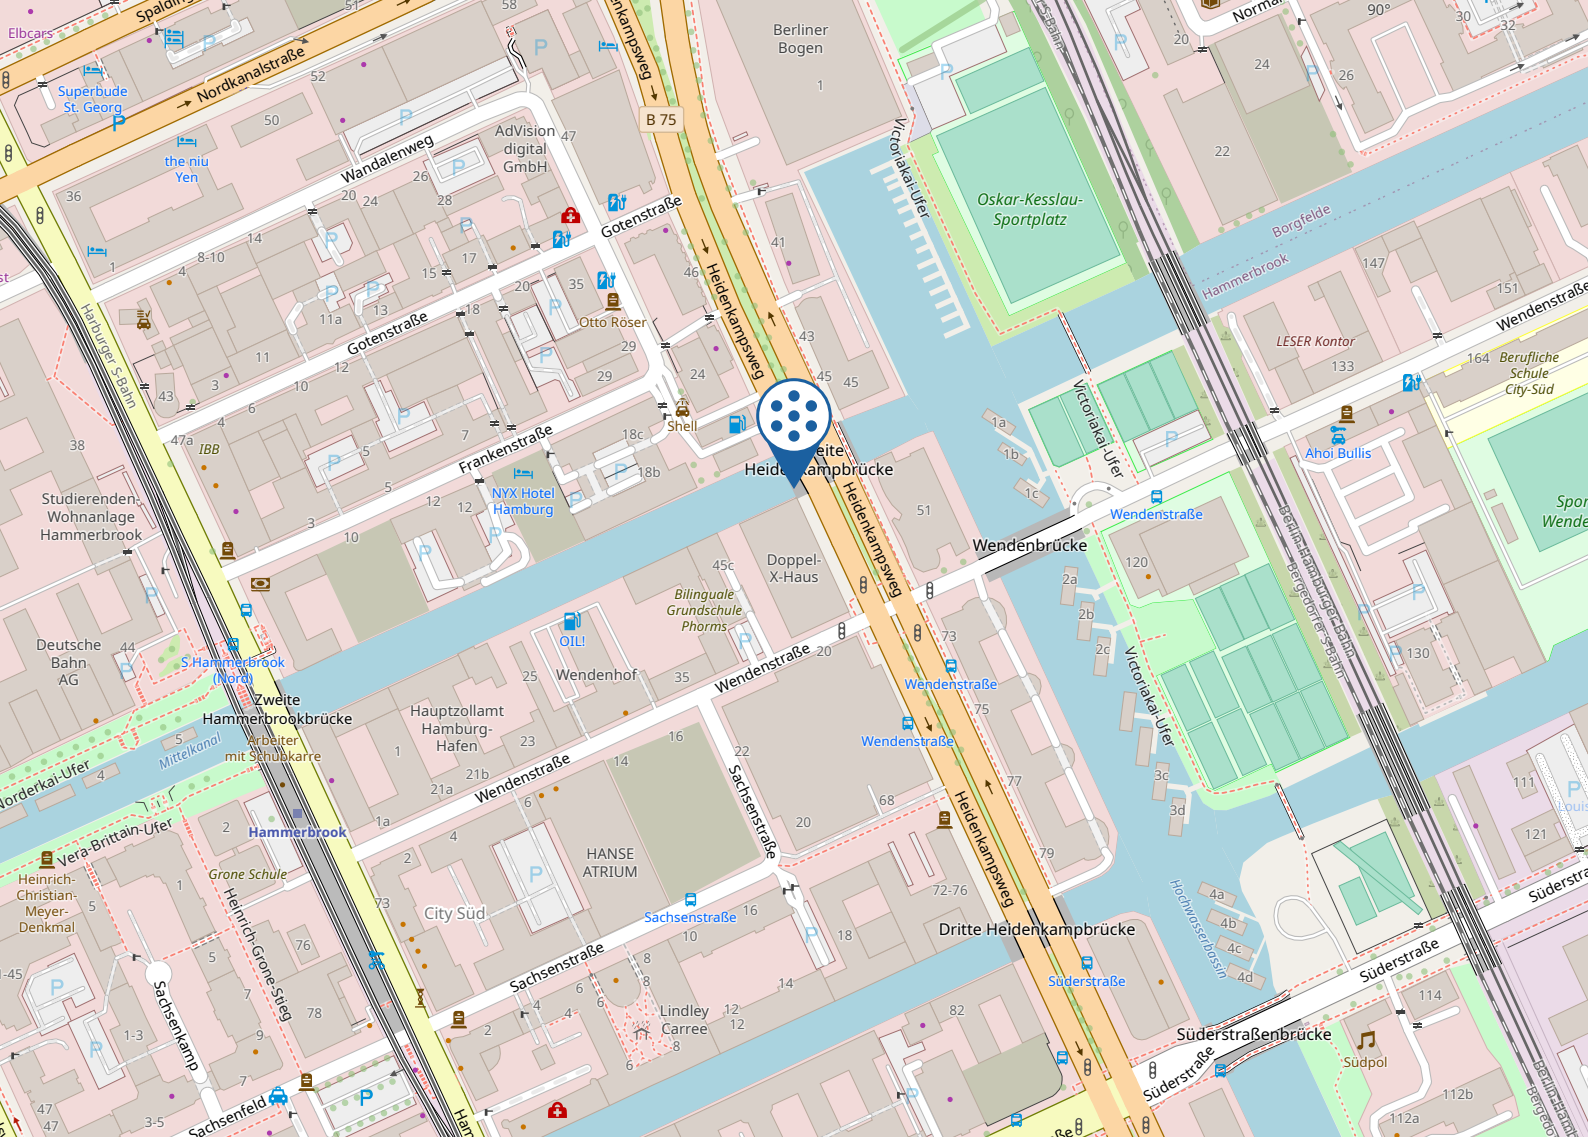

Adresse

Regus Business Center Doppel X, Heidenkampsweg 58

Heidenkampsweg 58
20097 Hamburg

Telefon: +49 (0) 40 - 8090344000

Website: <http://www.regus.de>