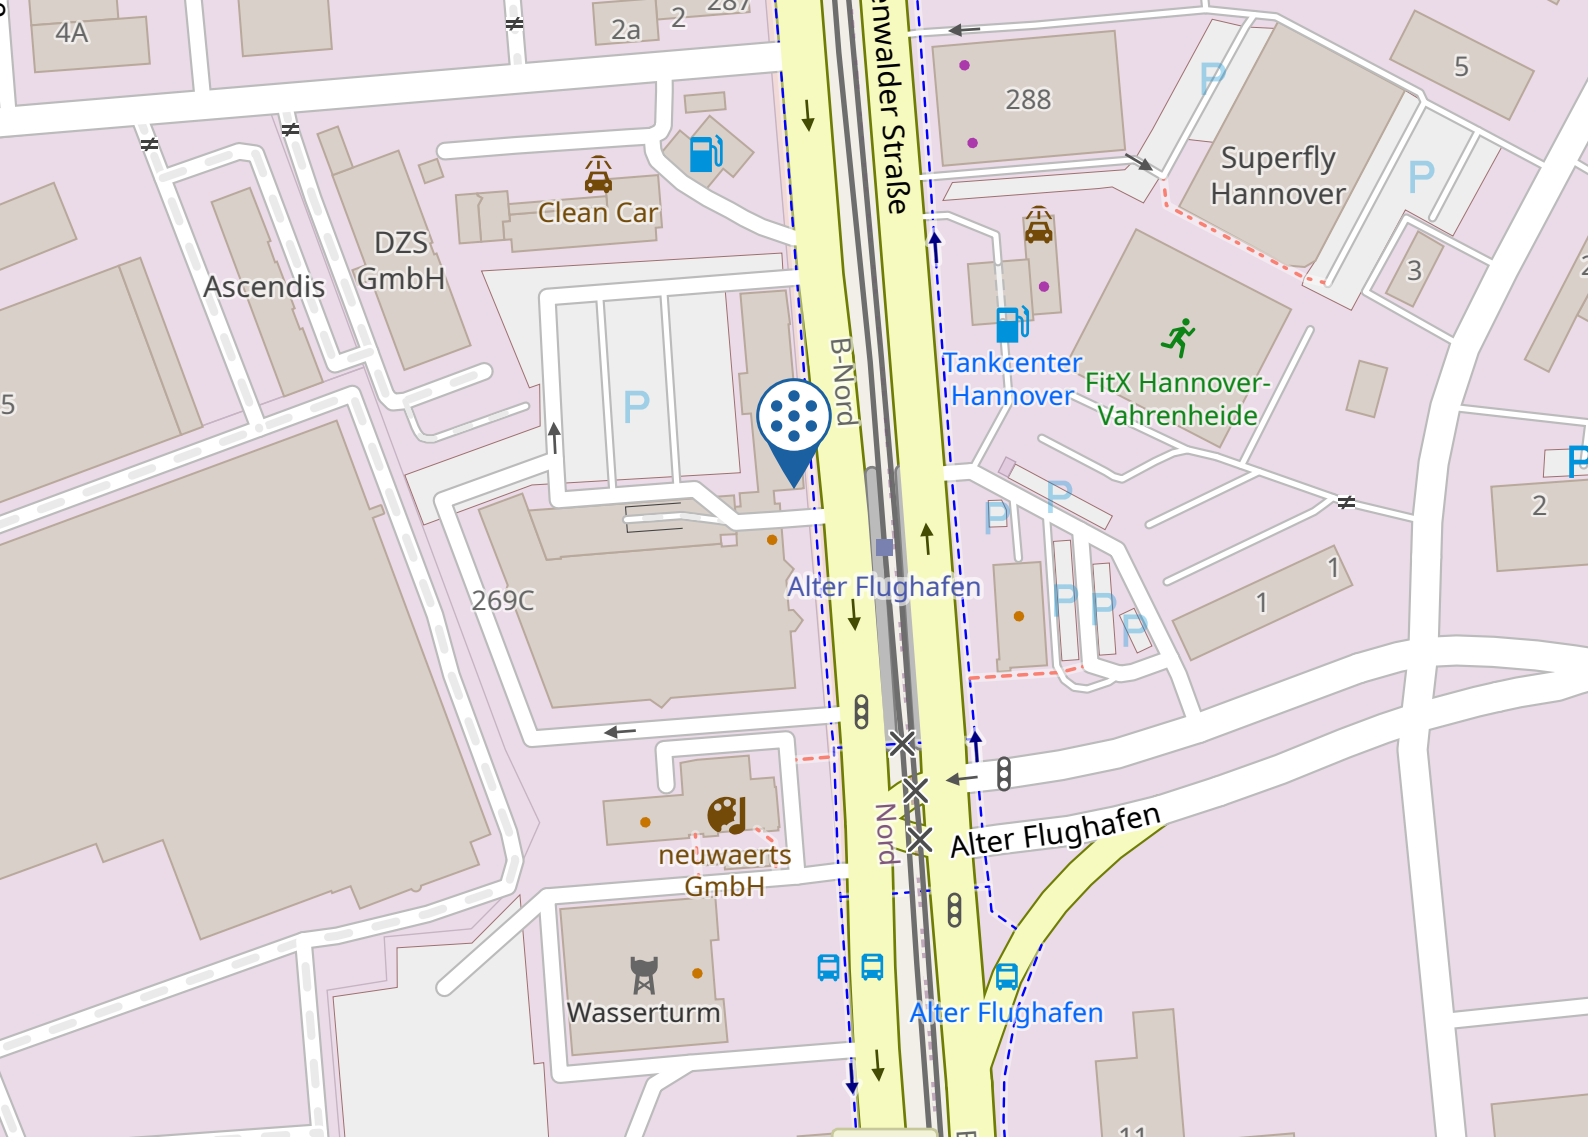

Adresse

ecos office center Hannover-Nord

Vahrenwalder Str. 269 A
30179 Hannover

Telefon: +49 51196666