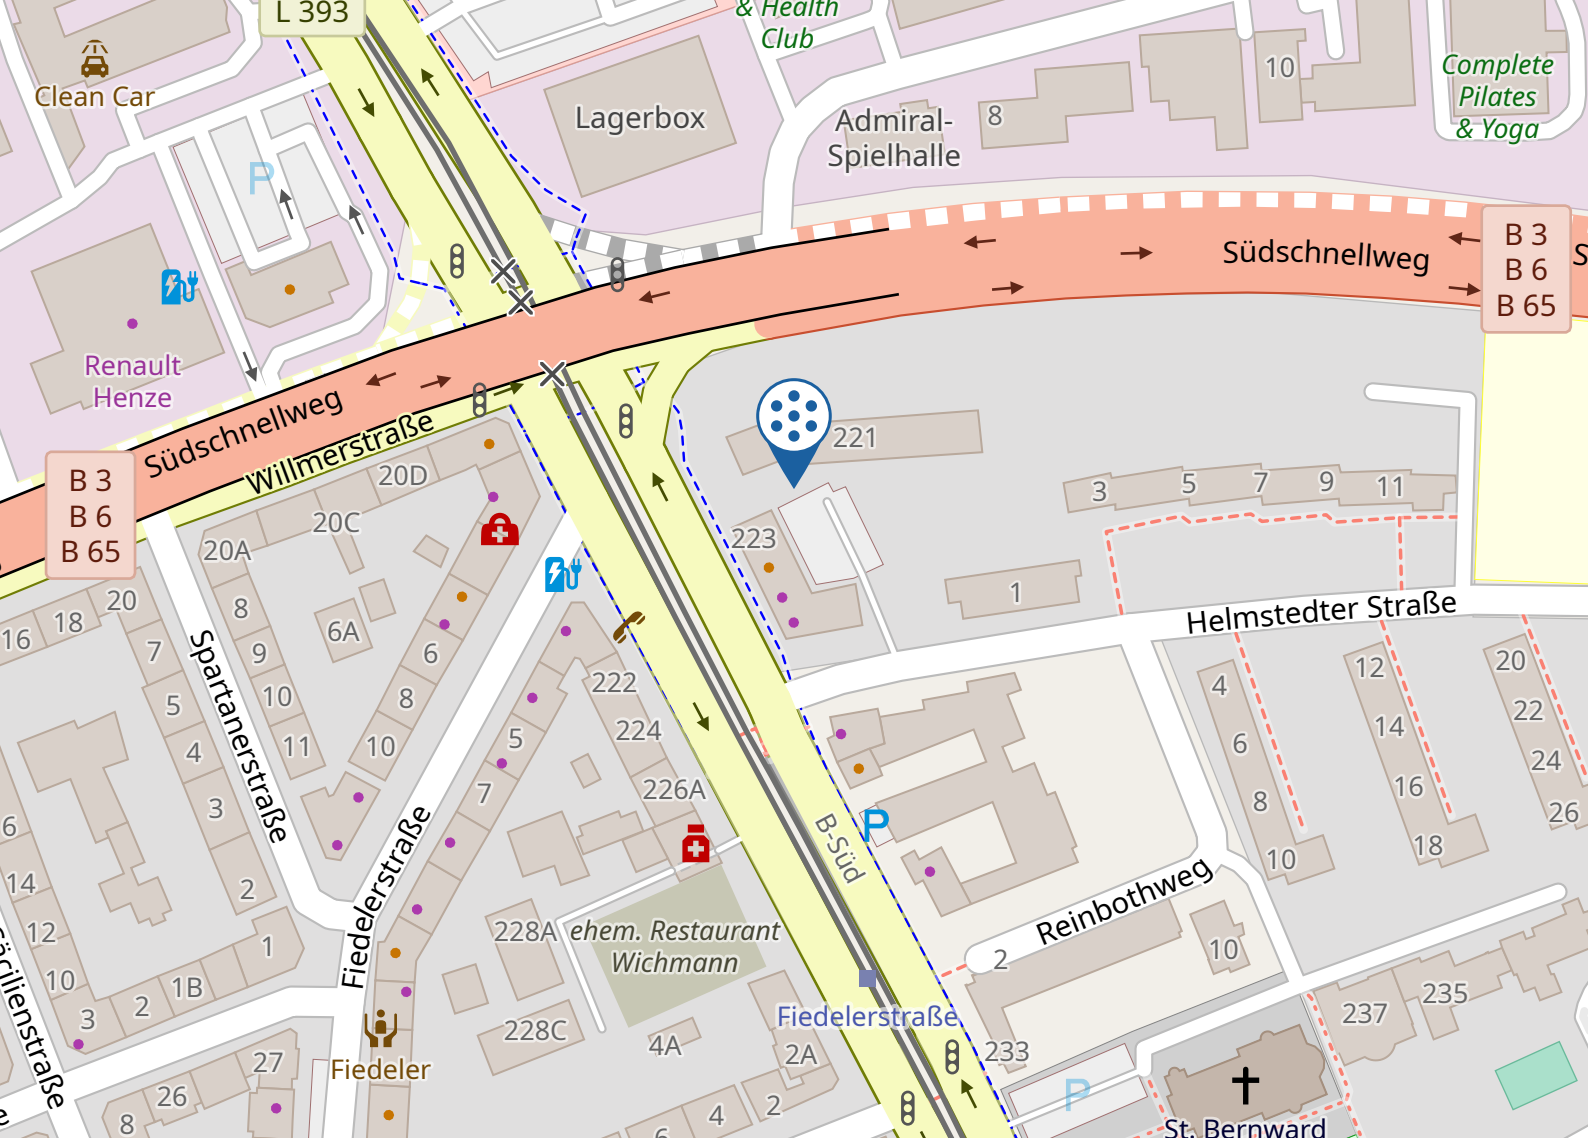

Adresse

ecos office center Hannover-Nord

Hildesheimer Straße 265-267
30519 Hannover

Telefon: +49 511 8759-0

E-Mail: hannover-sued@ecos-office.com