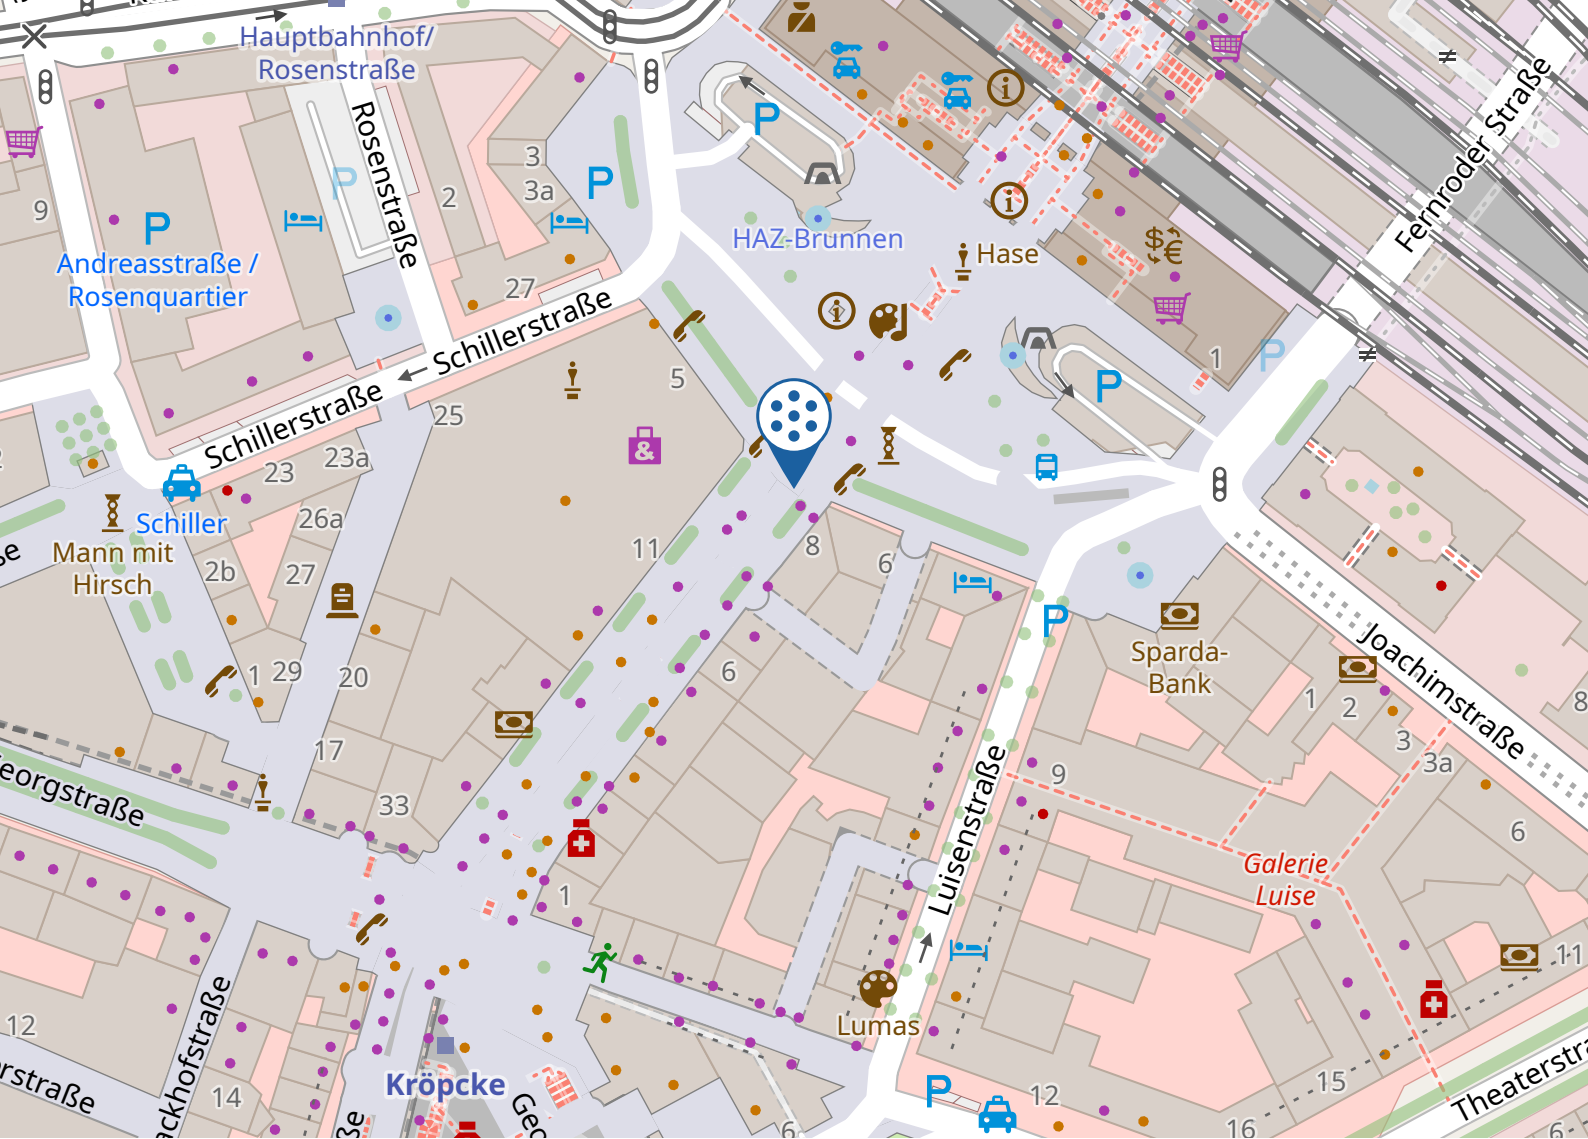

Adresse

Regus Business City Center
1. und 2. Etage
Bahnhofstr. 8
30159 Hannover

Telefon: +49 (0)511 93639 100