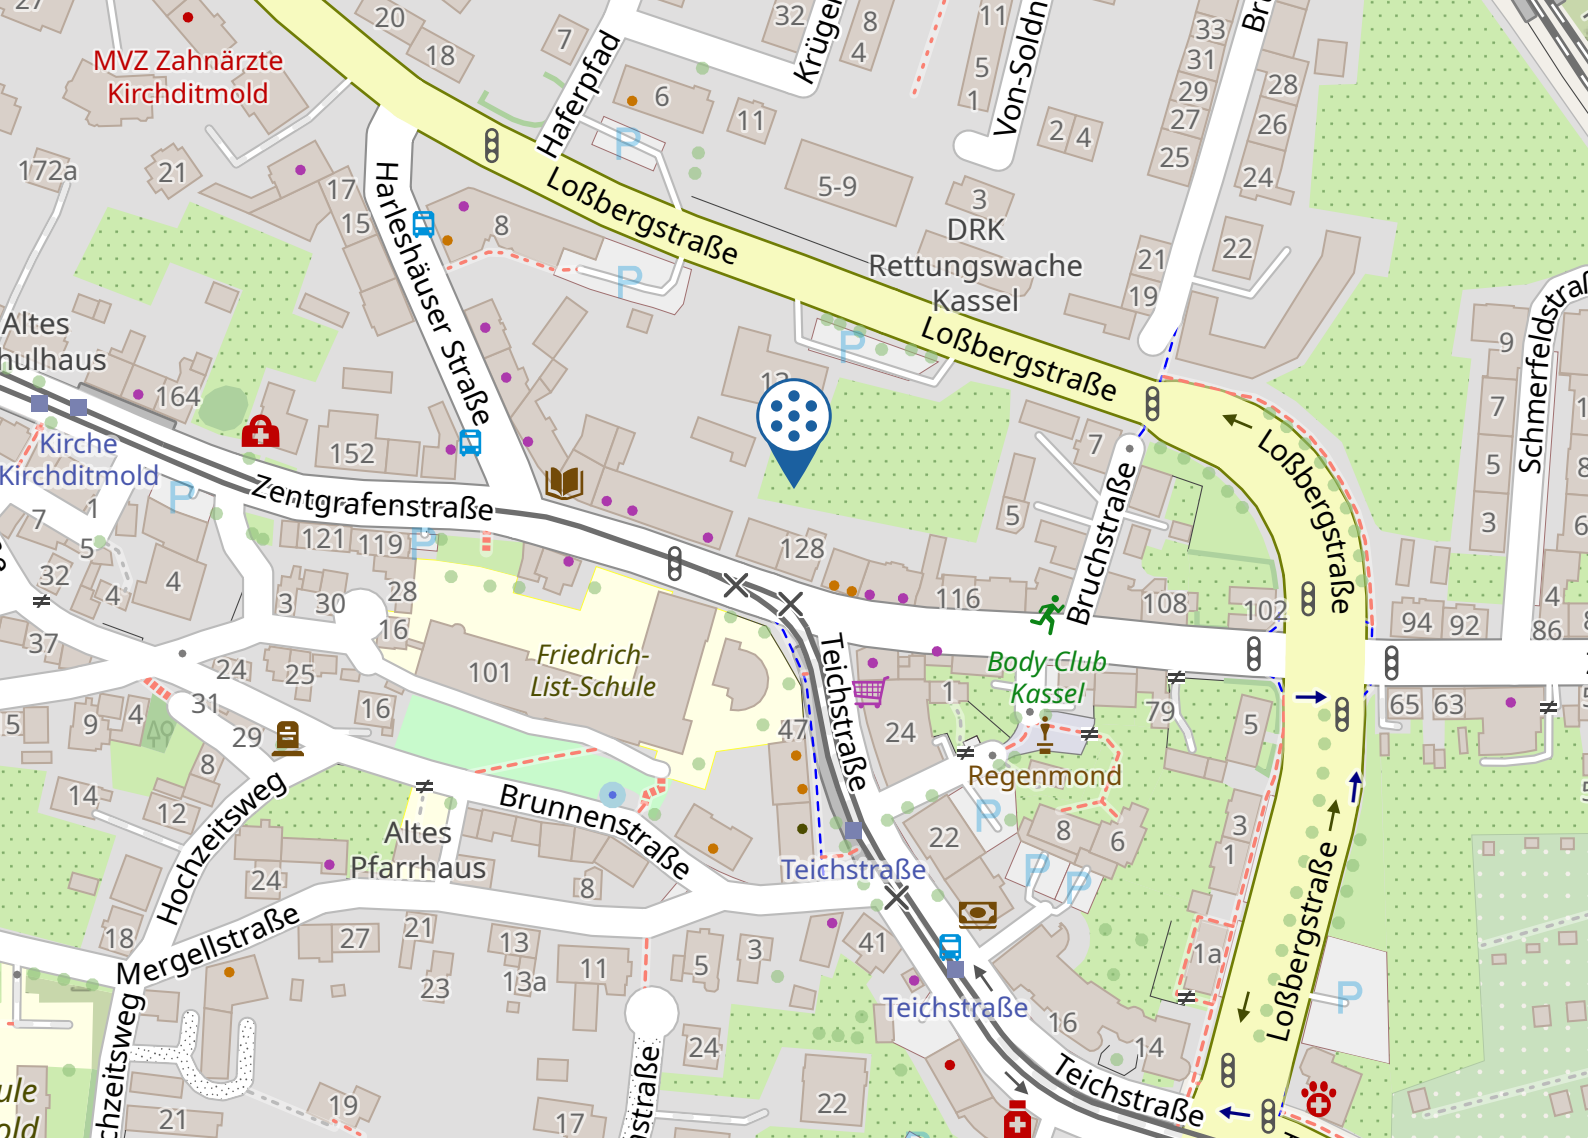

Management-Institut Dr. A. Kitzmann Tel.: +49 251 20205-0 info@kitzmann.biz

Adresse

Business-Center-Kassel

Zentgrafenstraße 128
34130 Kassel

Telefon: +49 561 70344323

1. By car:

From the north:

- Take the A7 from Göttingen to the Kassel-Ost interchange, then exit onto the B7.
- Follow the B7 to the Platz der Deutschen Einheit traffic circle
- Then take the first exit onto the B83 and after approx. 1 km turn left onto Scharnhorststraße
- Continue straight on Ysenburgerstraße, which becomes Schützenstraße and then Kurt-Wolters-Straße
- After approx. 4 km straight on, turn left into Zentgrafenstraße
- At the end of the road, turn left onto Loßbergstraße, then leave this road directly to the right onto Teichstraße
- Follow the road, then turn left again onto Zentgrafenstraße.
- The center is located on the right side

From the east:

- Take the A38 from Leipzig to the Drammetal interchange.
- Leave the A38 onto the A7
- From here continue as "From the north"

From the south:

- Via the A7 coming from Fulda to the Kassel-Ost interchange, then exit onto the B7
- From here continue as "From the north"

From the west:

- Via the A44 coming from Dortmund to the Kassel-Bad Wilhelms-höhe interchange.
- Leave the A44 onto Korbacher Straße and follow for approx. 3 km
- Then leave the Korbacher Straße onto the Heinrich-Schütz-Allee.
- Follow the road and turn half right into Leuschnerstraße

- Then turn left into Eugen-Richter-Strasse and after 2 km turn right into Druseltalstrasse.
- Turn left again onto Bertha-von-Schuttner-Straße, which becomes Heßbergerstraße.
- Turn left onto Teichstraße
- Follow Teichstraße, turn left onto Zentgrafenstraße
- The destination is on the right