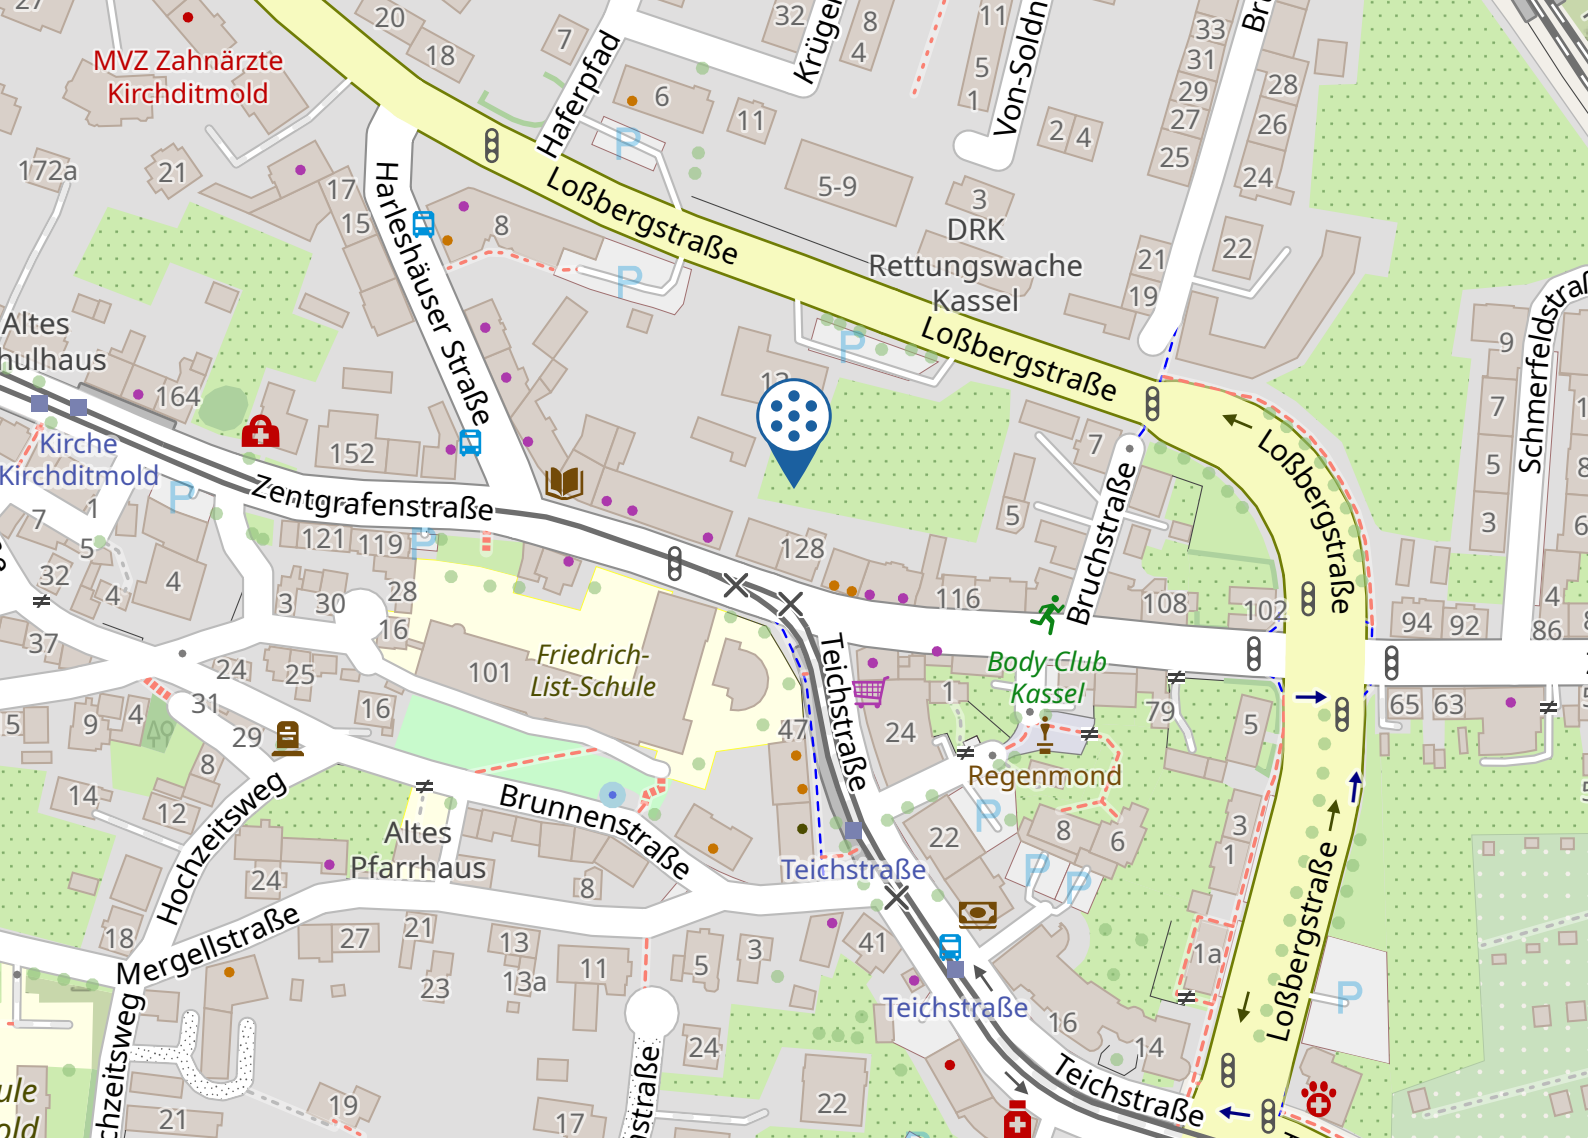

Adresse

Business-Center-Kassel

Zentgrafenstraße 128
34130 Kassel

Telefon: +49 561 70344323