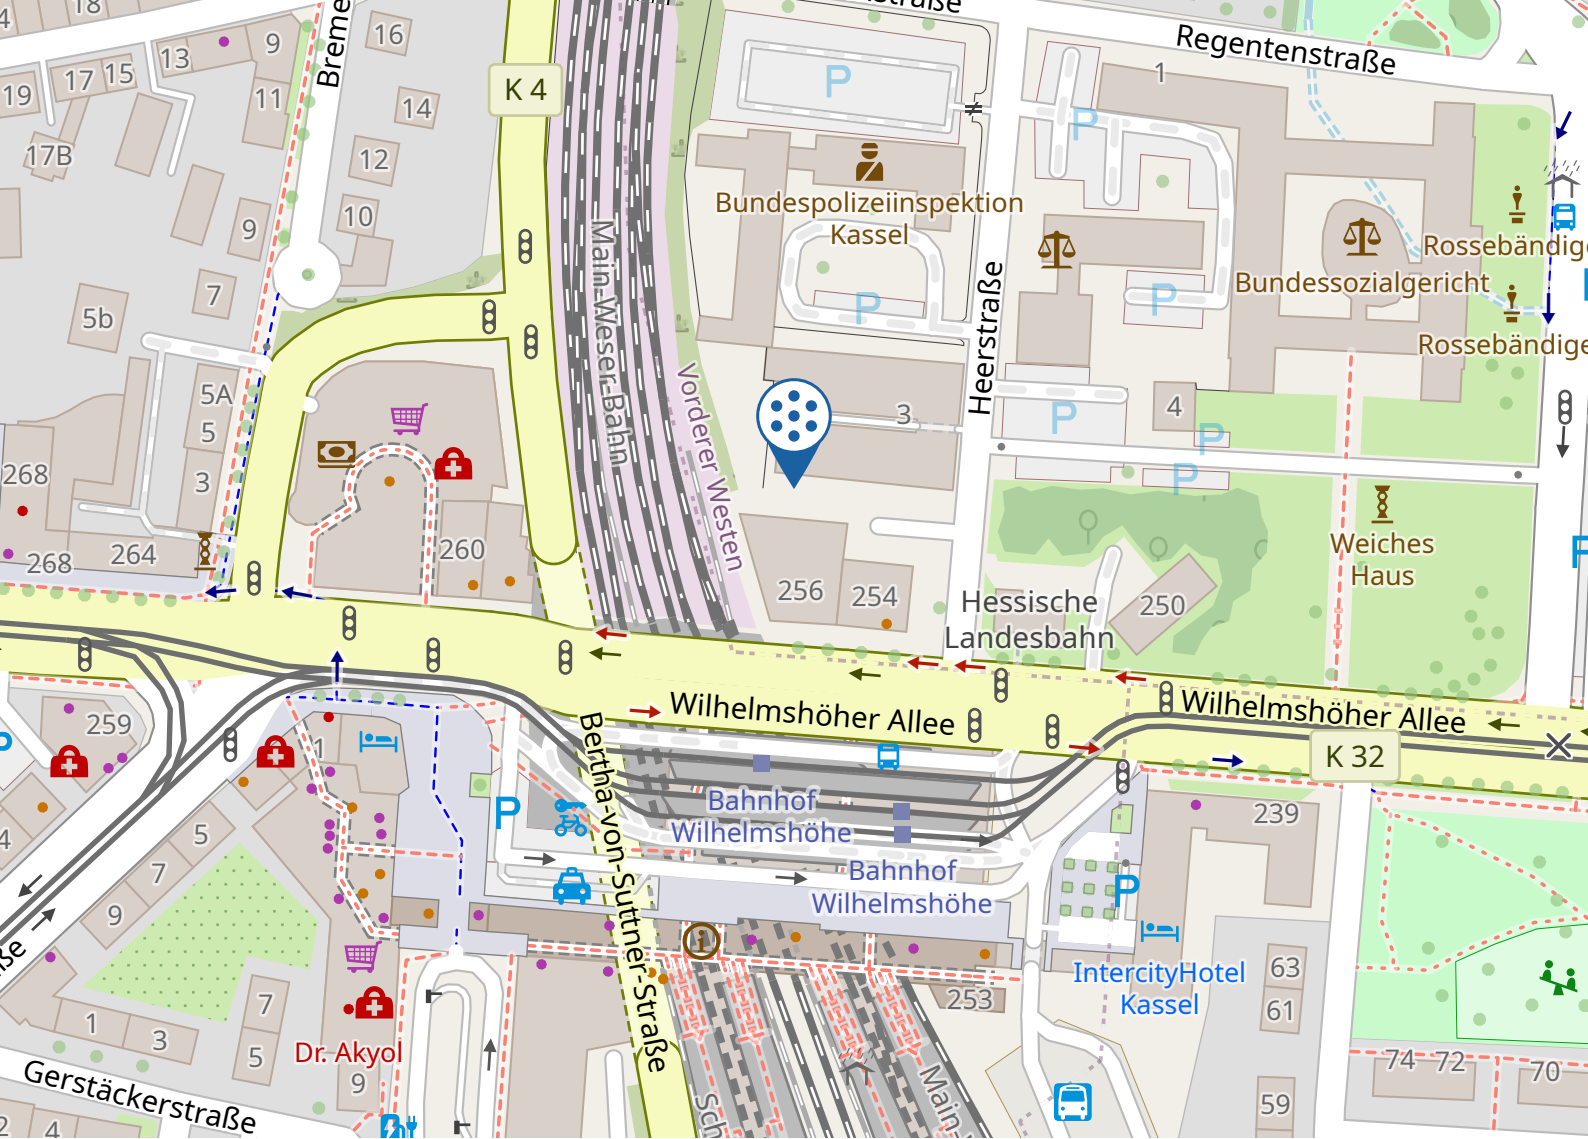

Adresse

ECKD Wilhelmshöher Allee

Wilhelmshöher Allee 256
34119 Kassel