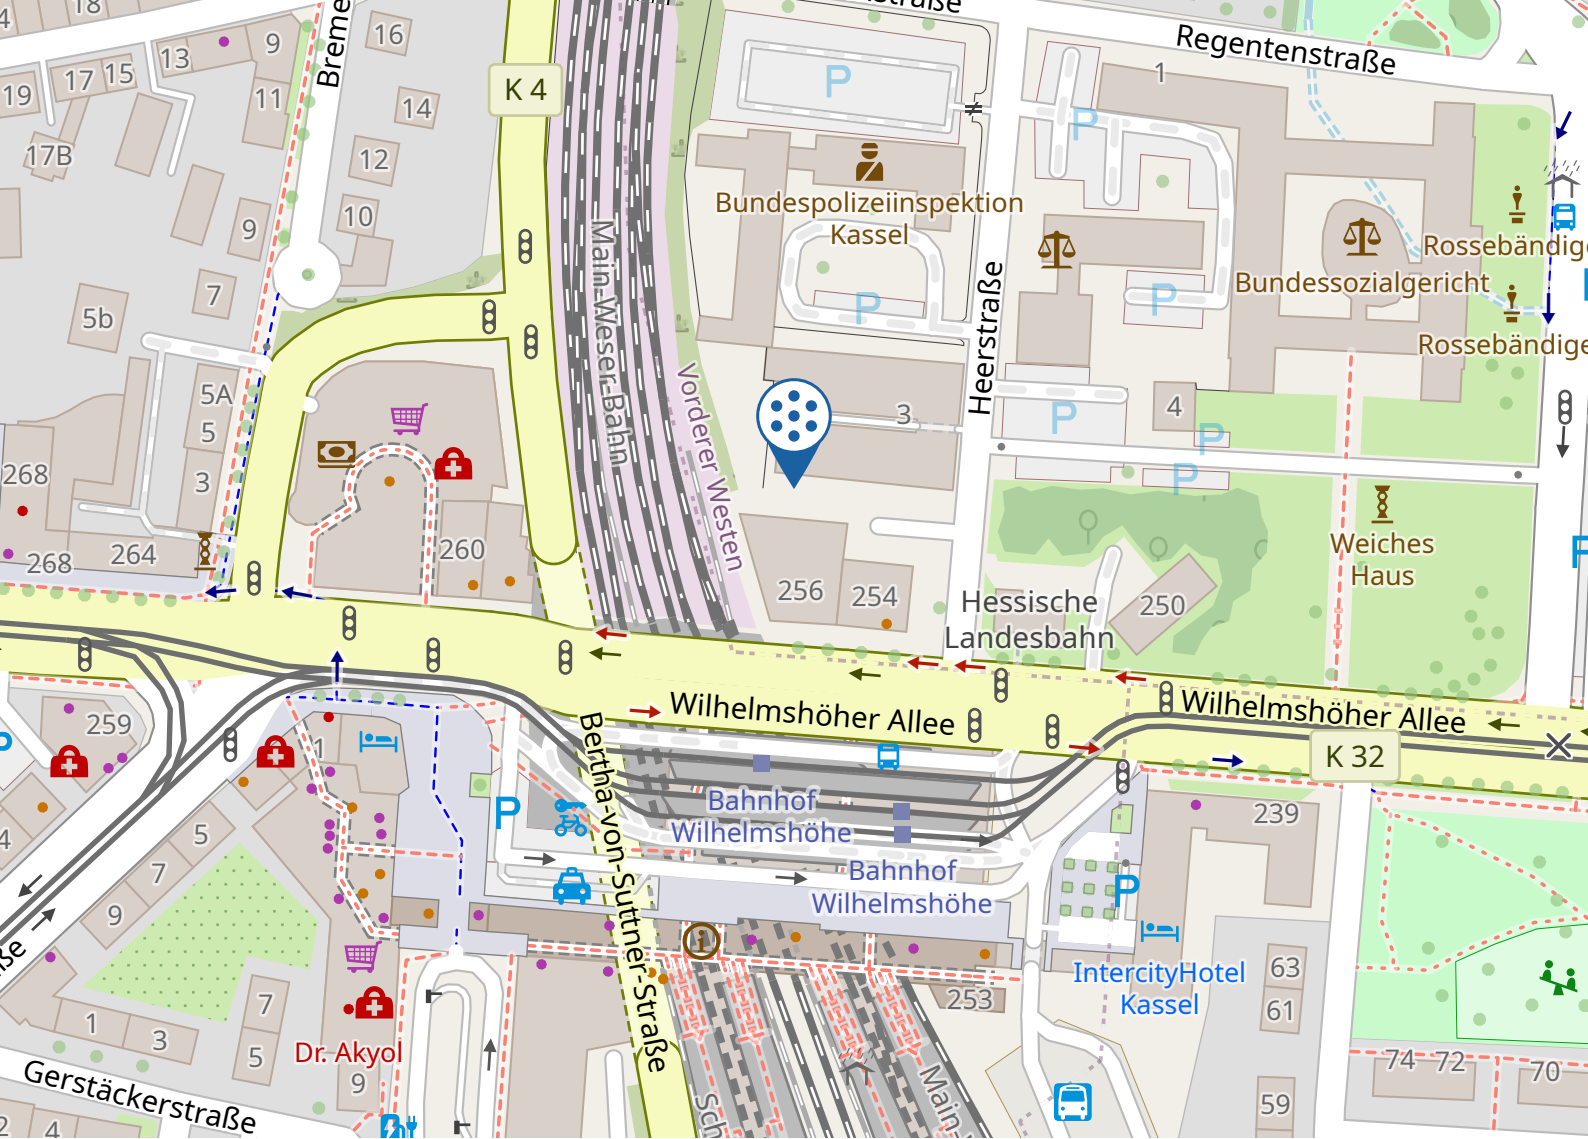

Management-Institut Dr. A. Kitzmann Tel.: +49 251 20205-0 info@kitzmann.biz

Adresse

ECKD Wilhelmshöher Allee

Wilhelmshöher Allee 256
34119 Kassel

ECKD Event and Conference Center

By Car

- From the North:
- Take the A7 from Göttingen direction until reaching the Kassel-Nord interchange
- Take the exit onto Dresdenerstrasse and follow the road until reaching the roundabout "Platz der Deutschen Einheit"
- Take the first exit onto Leipziger Straße and cross the Fuldabrücke (bridge)
- Immediately after the bridge, turn left onto B3
- After approximately 500 meters, turn slightly right onto Fünffensterstraße and then turn left onto Wilhelmhöher Allee
- Follow the road until reaching Bahnhof Wilhelmshöher Allee
- The destination is on the right side

From the East:

- Take the A38 from Halle direction until reaching the Drammetal interchange, then merge onto the A7
- Exit the A7 at the Kassel Nord interchange
- Follow the directions from the North

From the South:

- Take the A7 from Würzburg direction until reaching the Kreuz Kassel-Mitte interchange
- Exit the A7 onto the A49 and follow the road until reaching the Kassel-Auestadion interchange
- At the interchange, take the exit onto B3
- Leave B3 at Auenstadion and continue straight on Ludwig-Mond-Straße
- Ludwig-Mond-Straße becomes Schönfelder Straße
- At the end of the road, turn left onto Wilhelmshöher Allee
- Follow the directions from the North

From the West:

- Take the A44 from Dortmund direction until reaching the Kassel-Bad Wilhelmshöhe interchange
- After the exit, turn left onto Konrad-Adenauer-Straße
- Leave Konrad-Adenauer-Straße by turning slightly right onto Druseltalstraße
- At the intersection, turn left onto Baunsbergstraße
- At Christuskirche, turn right onto Landgraf-Karl-Straße
- Follow the road until reaching the major intersection at Wilhelmshöher Allee, then turn right at the intersection
- Turn around at Wilhelmshöher Allee near the train station
- The destination is on the right side