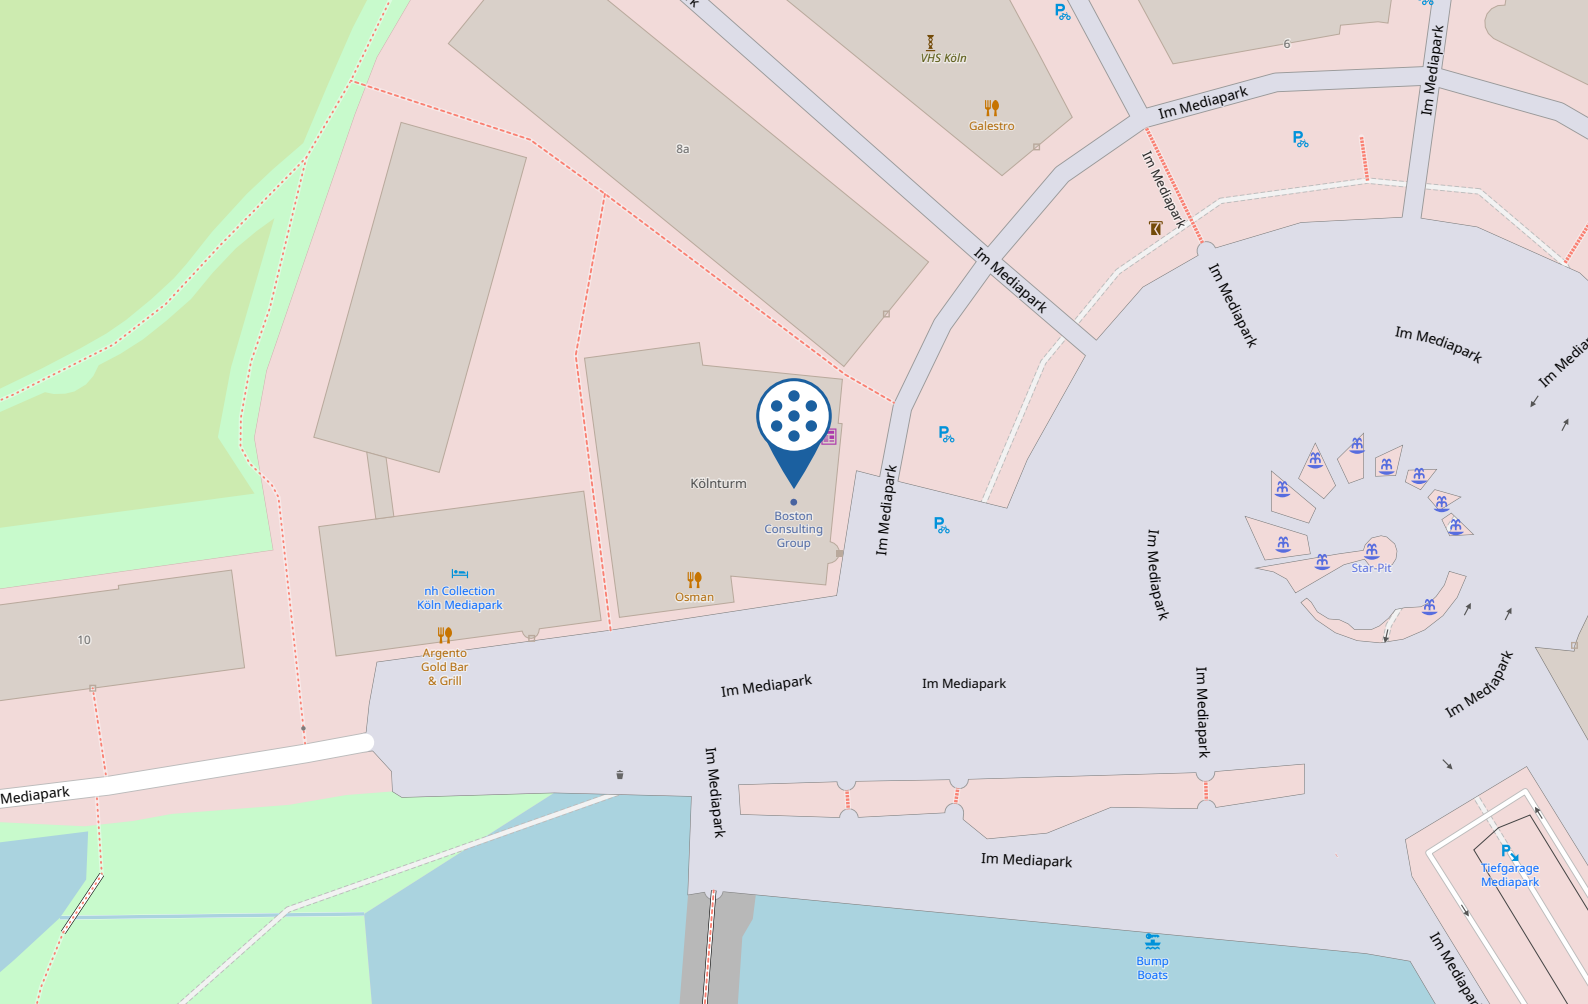

Adresse

Signature by Regus KoelnTurm
Tower, 10th and 22nd Floor
Im Mediapark 8
50670 Cologne

Telefon: +49 22155405000

1. By car:

From the north and west: at the Köln-Nord freeway junction, take the A 57 towards Köln-Zentrum. At the end of the freeway, follow the signs to MediaPark.

From the east and south: At the Köln-Ost interchange, take the A 4 / B 55a toward Köln-Zentrum. Cross the Zoobrücke bridge and continue straight ahead onto Innere Kanalstraße.

After about three kilometers, turn around at the TV tower, then turn right in the direction of MediaPark.

The entrance to the parking garages from the north is directly behind the railroad bridge. There you either drive on the right side into the

central underground garages of the MediaPark or follow the signs to the parking lots of the KÖLNTURM on the left side.

2. By public transport:

Subway: line 16 (direction Niehl Sebastianstraße), line 18 (direction Thielenbruch) or line 5 (direction Reichsberger Platz) to the stop Ebertplatz.

Change at Ebertplatz to line 12 (direction Zollstock) or line 15 (direction Ubierring) and get off at Christophstraße / MediaPark or Hansaring. (Total travel time: 9 minutes)