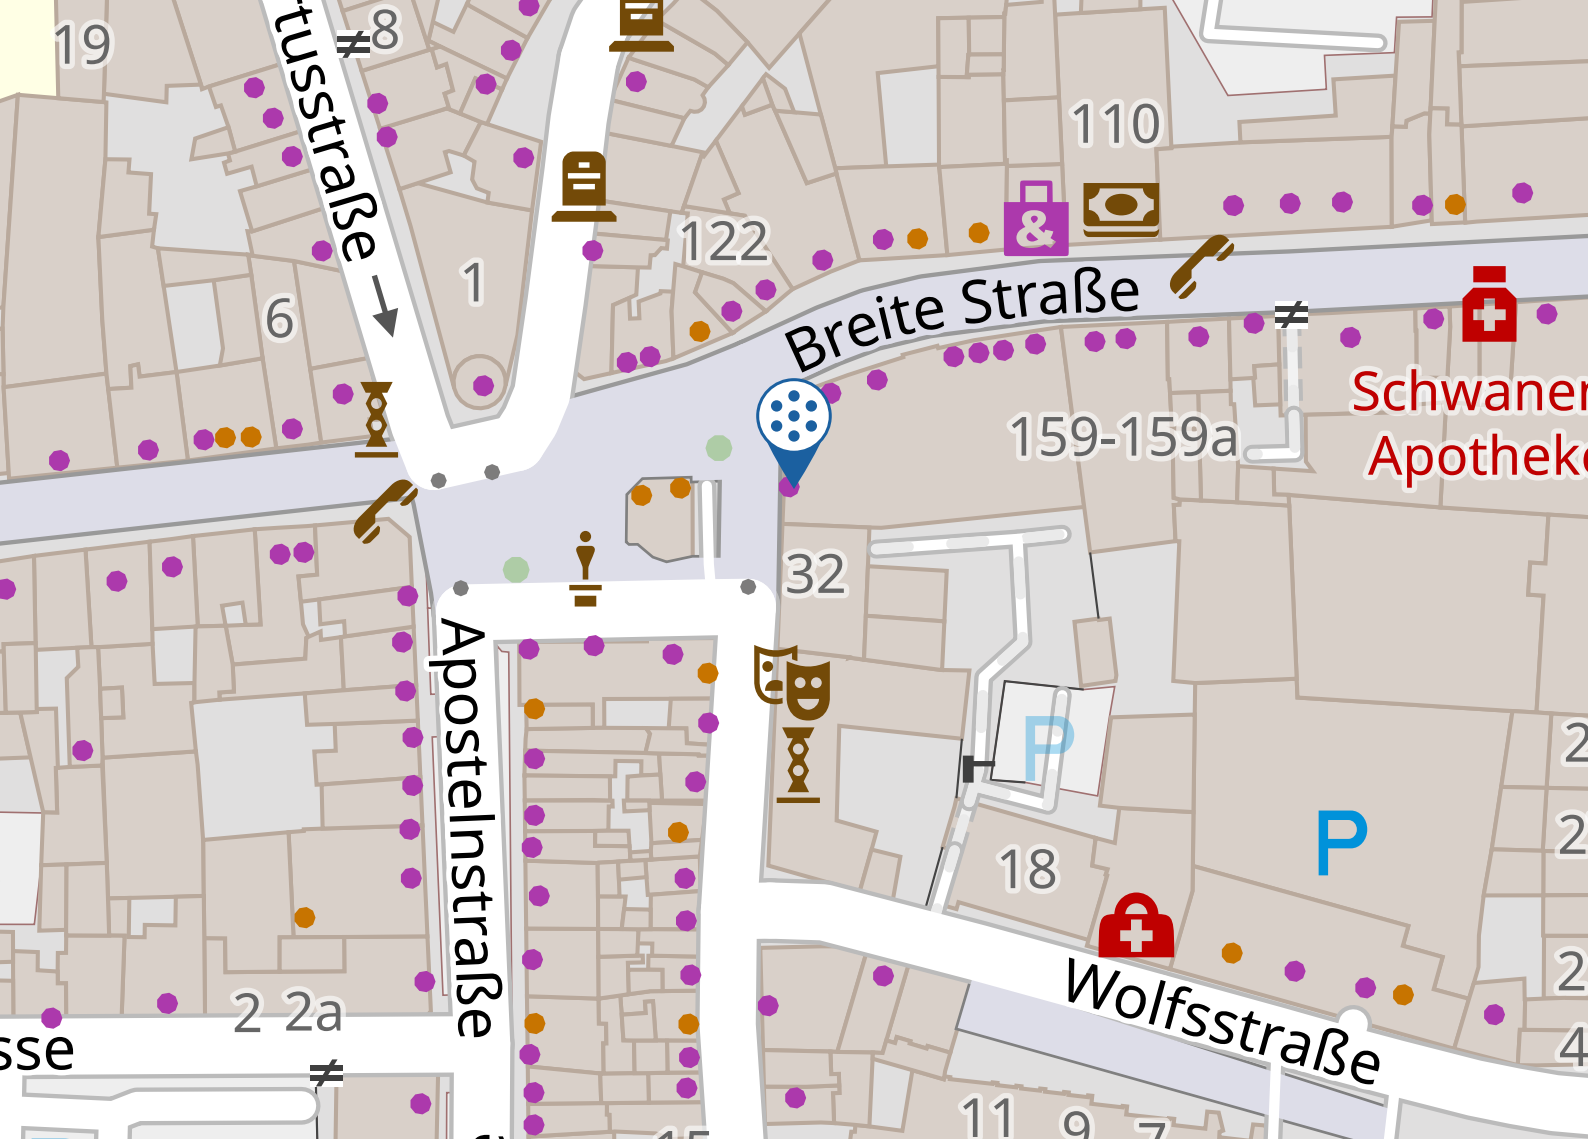

Adresse

Spaces by Regus Cologne Breite Straße

Gertrudenstraße 30-36
50667 Cologne

Telefon: +49 22165076002