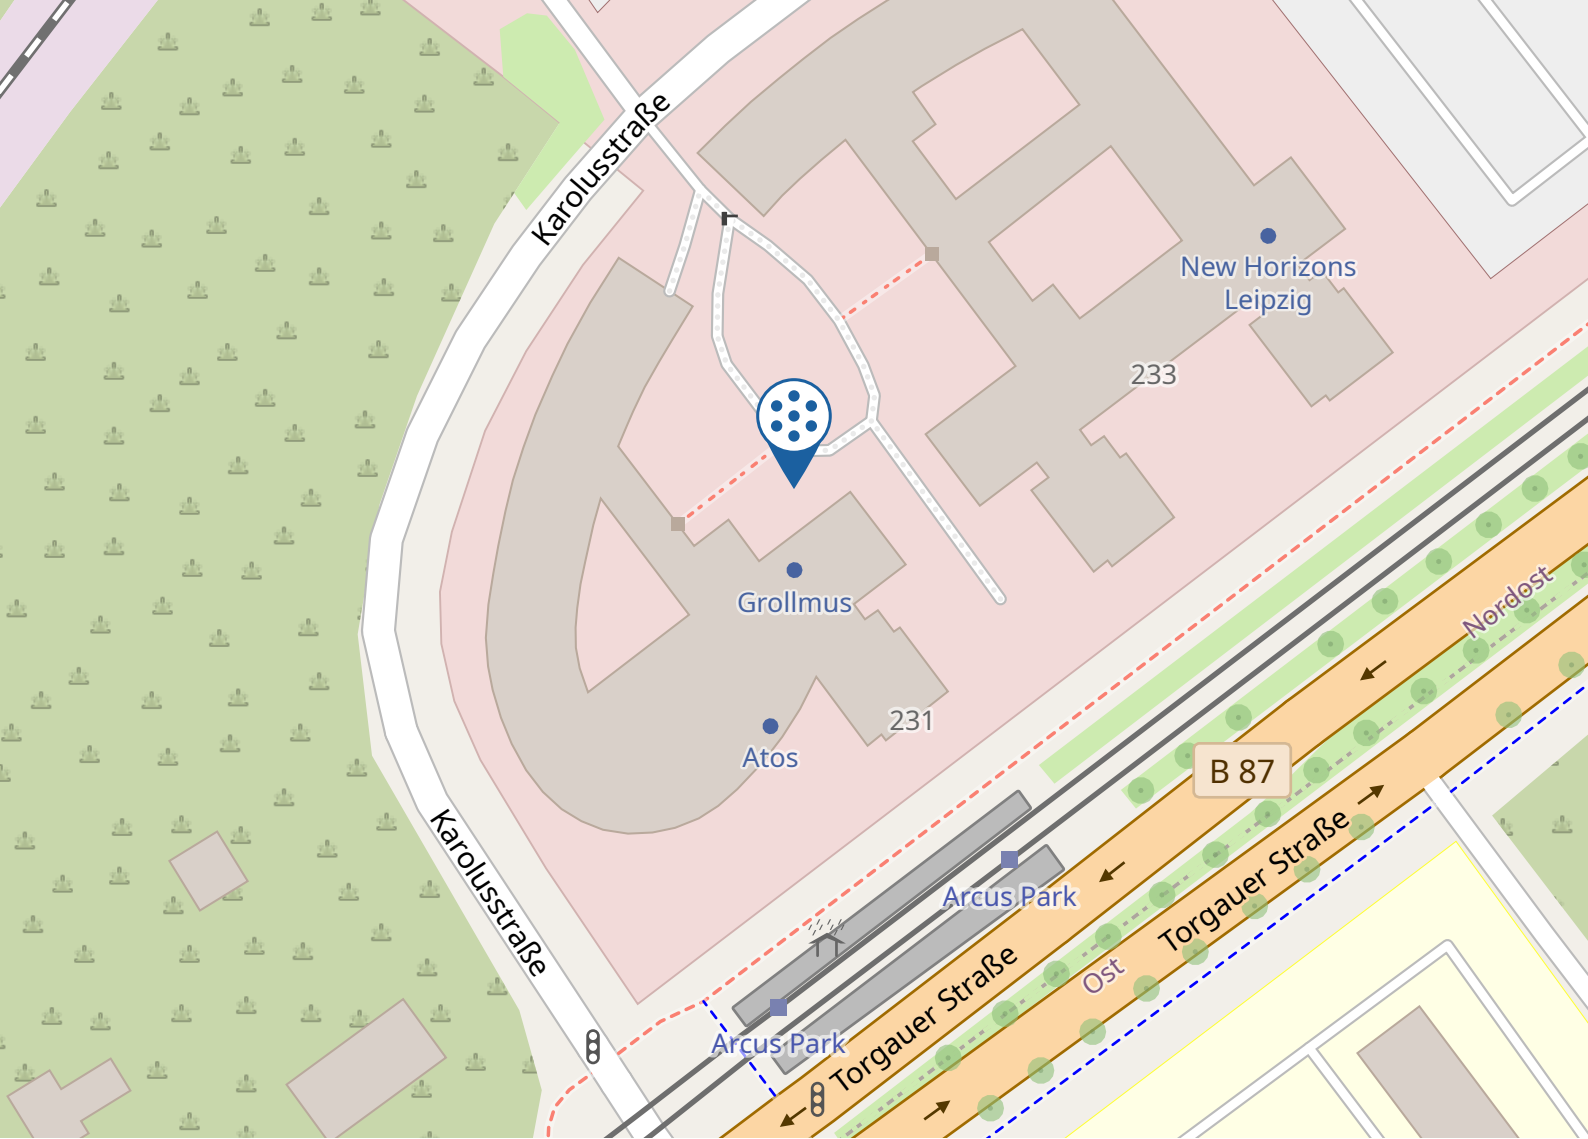

Adresse

Arcus Park Business Center
Haus A, Etage 5
Torgauer Straße 231-233
04347 Leipzig

Telefon: +49 341 2710-100