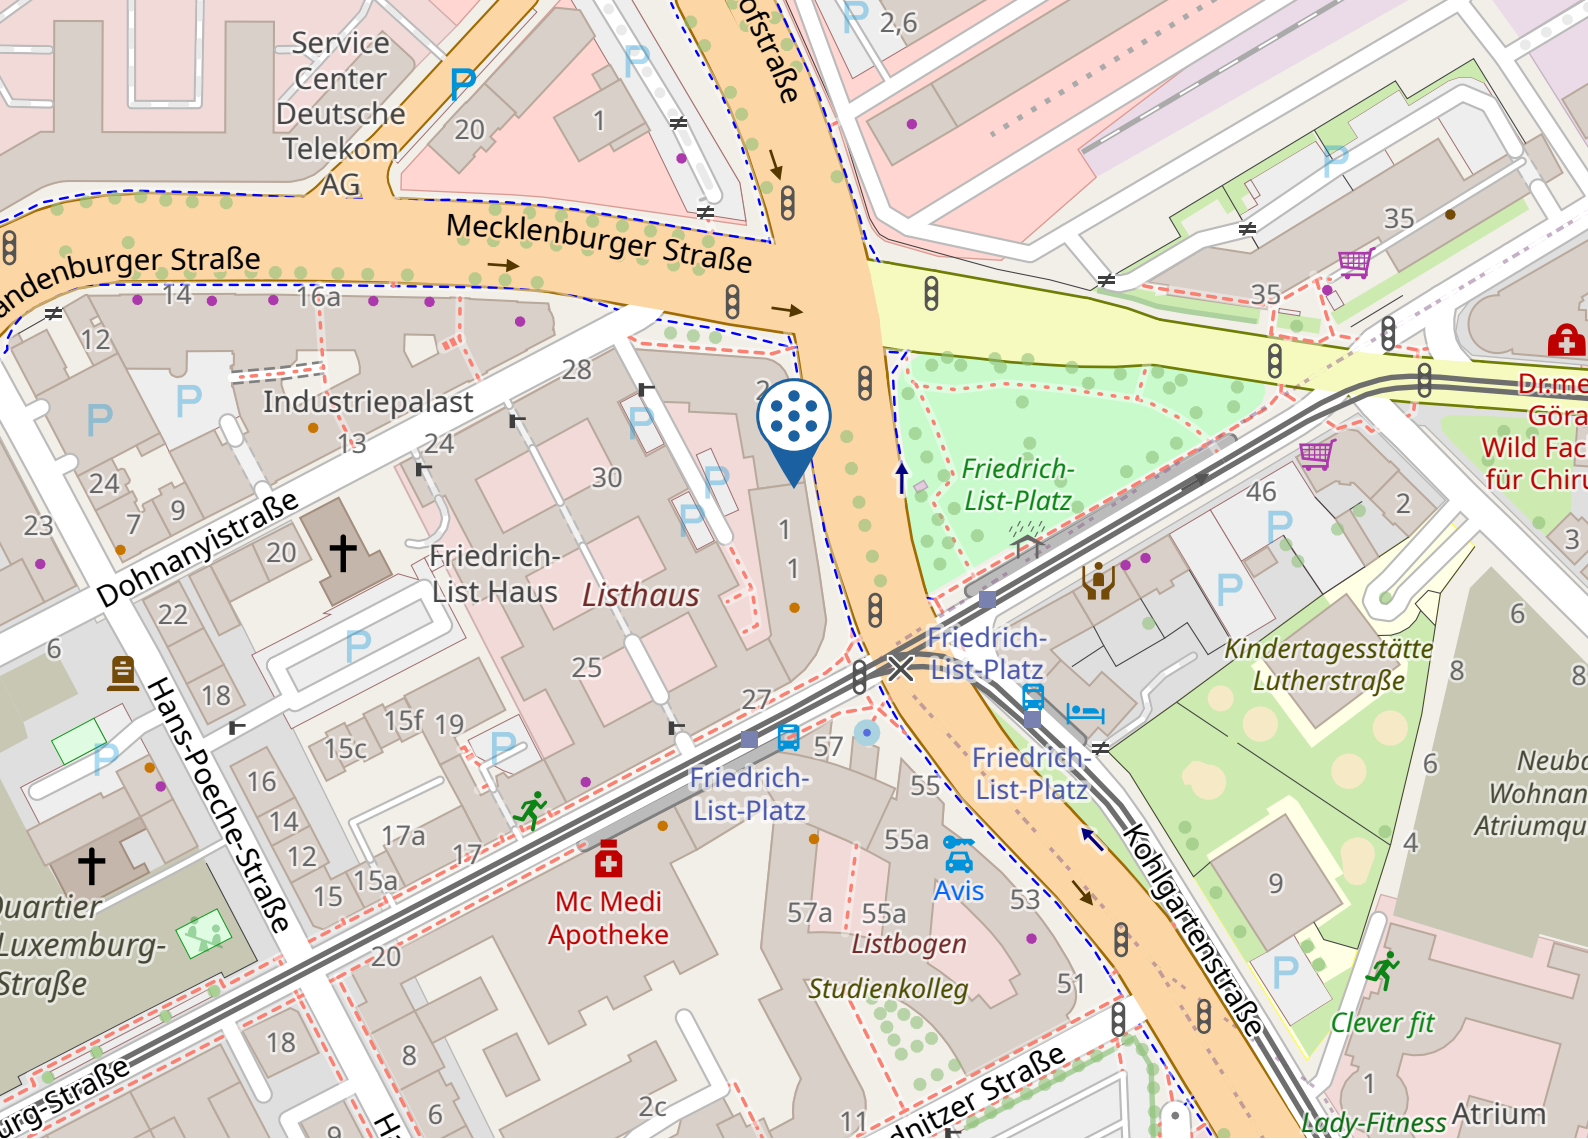

Adresse

Ecos Office Center

Friedrich-List Platz 1
4103 Leipzig

Telefon: +49 341 9940-40