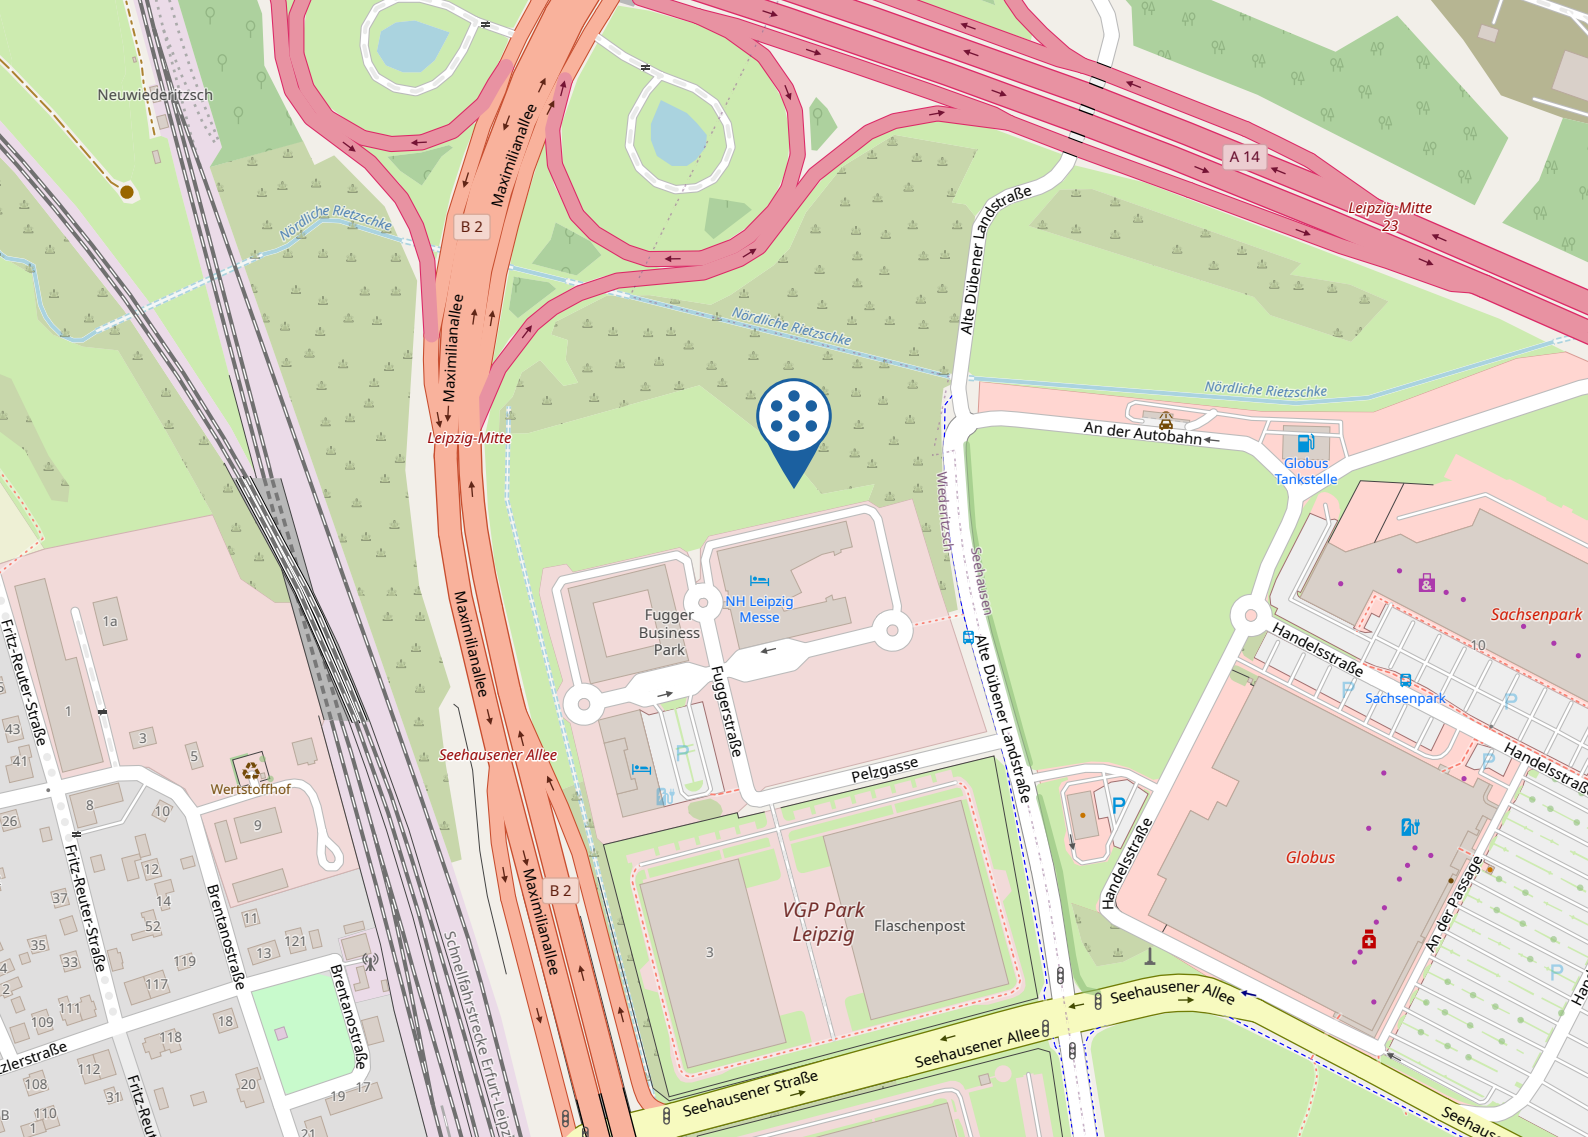

Adresse

NH Leipzig Messe

Fuggerstrasse 2
4158 Leipzig

Telefon: +49 341 5251-189