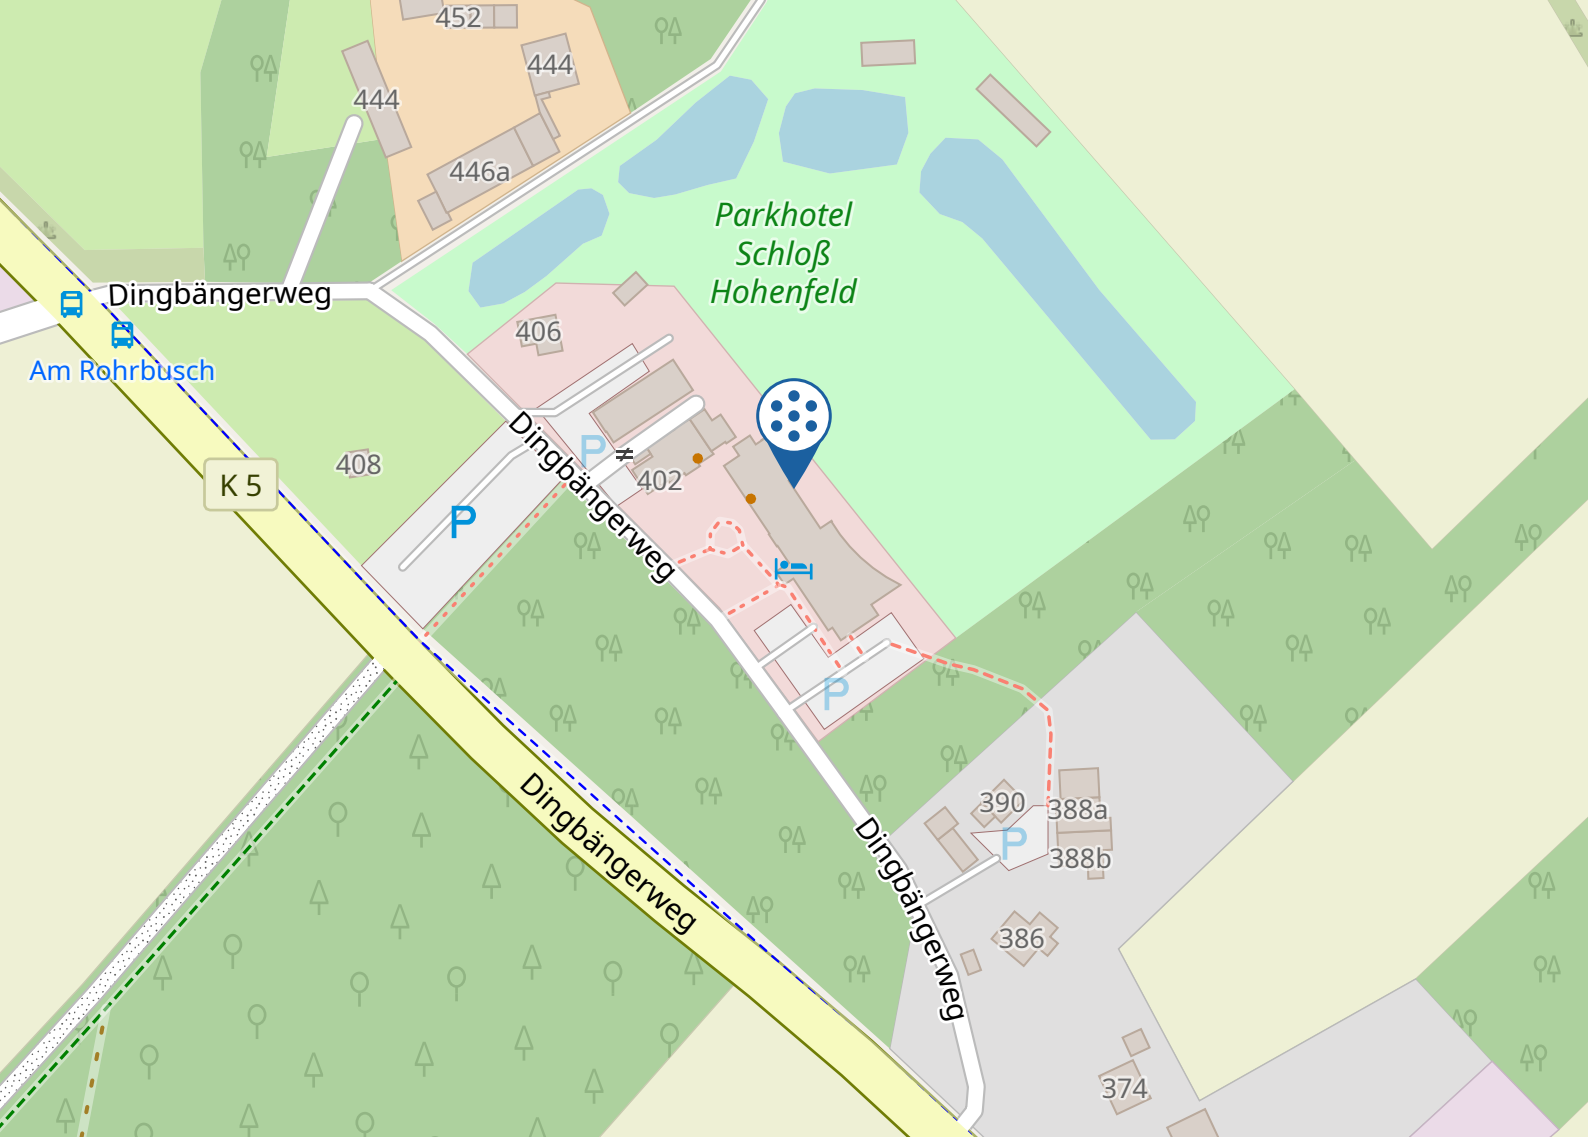

Adresse

Hotel Hohenfeld

Dingbängerweg 400
48161 Münster

Telefon: +49 (0) 2534 - 808 - 0

E-Mail: info@parkhotel-hohenfeld.de

Website: <http://www.hotel-muenster-hohenfeld.de>