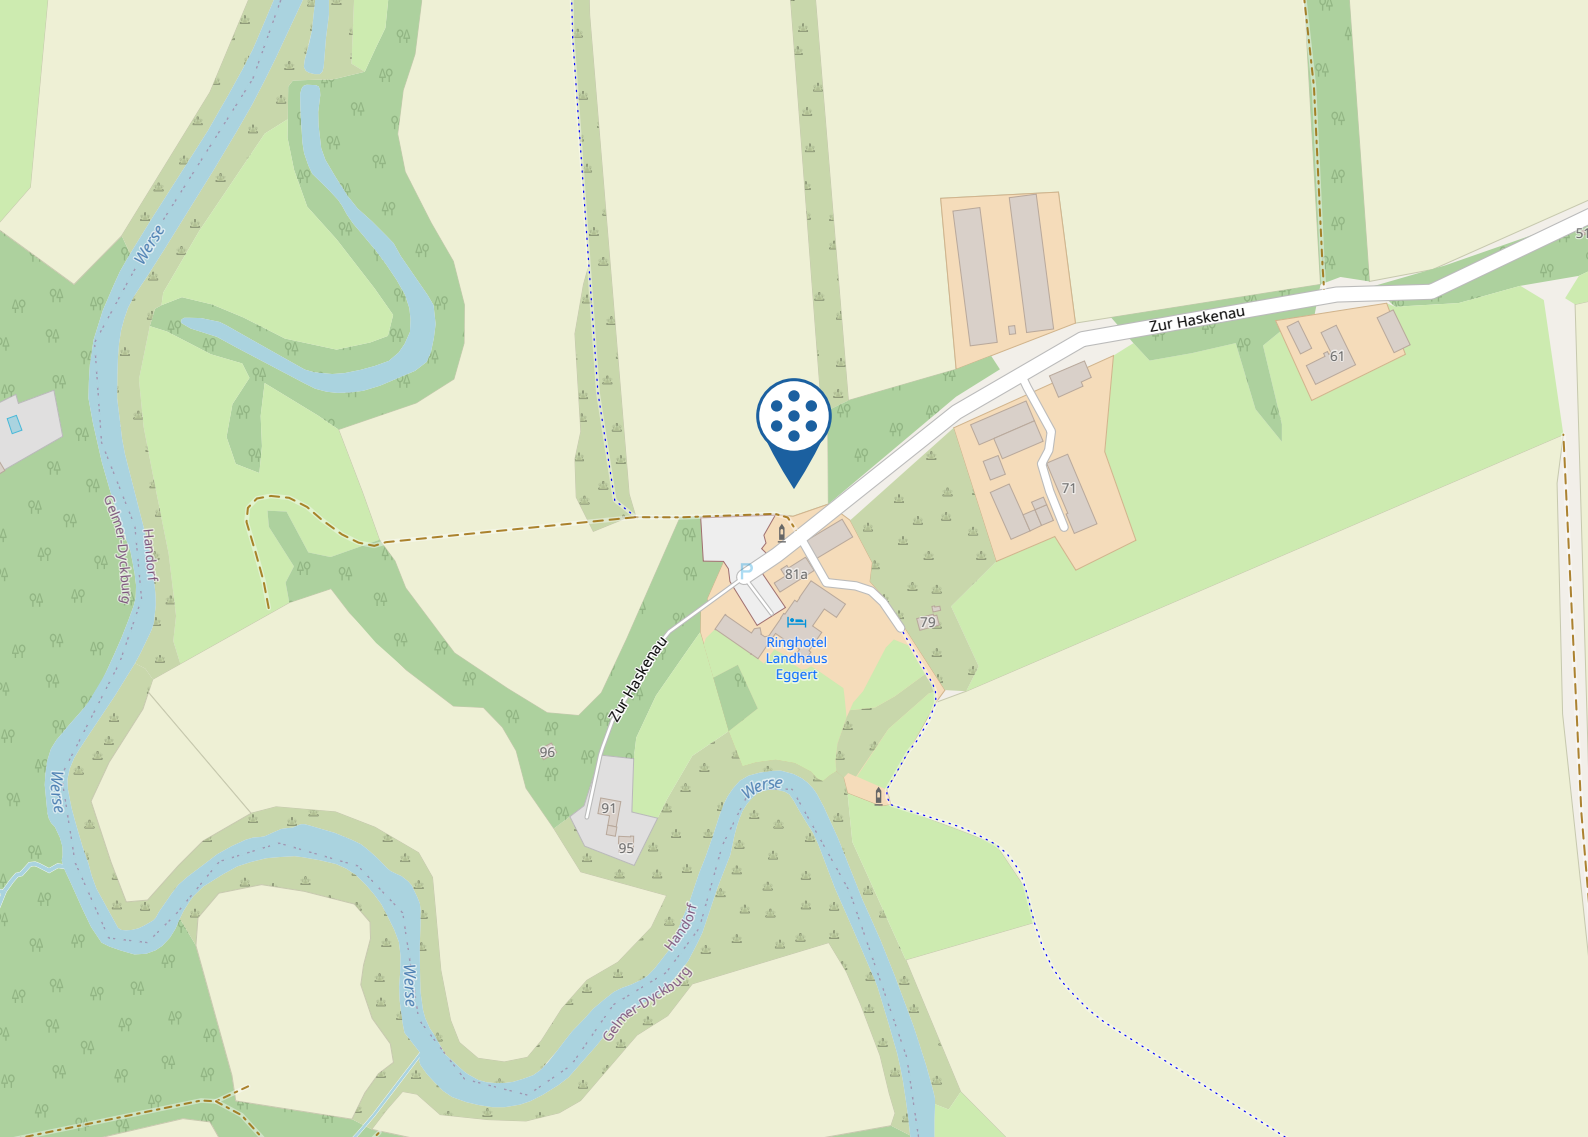

Management-Institut Dr. A. Kitzmann Tel.: +49 251 20205-0 info@kitzmann.biz

Adresse

Ringhotel Landhaus Eggert Münster

Zur Haskenau 81
48157 Münster

1. By car:

Coming from the north:

- A1 freeway exit GREVEN
- Direction Münster on the Schiffahrter Damm
- At the first set of traffic lights (after approx. 10 km) turn left towards MÜNSTER-HANDORF
- In Handorf, opposite the Shell gas station, follow the signs for DORBAUM/FACHKLINIK to the end of the road (5 km)

Coming from the south:

- A1 or A43 freeway junction MÜNSTER-SÜD
- Just before Münster, turn right onto the B51 in the direction of BIELEFELD/WARENDORF/OSNABRÜCK
- Stay on the bypass until you reach MÜNSTER-HANDORF on the left (traffic lights, "Gartencenter Münsterland" on the left)
- Turn left there in the direction of MÜNSTER-HANDORF
- In Handorf, opposite the Shell gas station, follow the signs to DORBAUM/FACHKLINIK until the end of the road (5km)