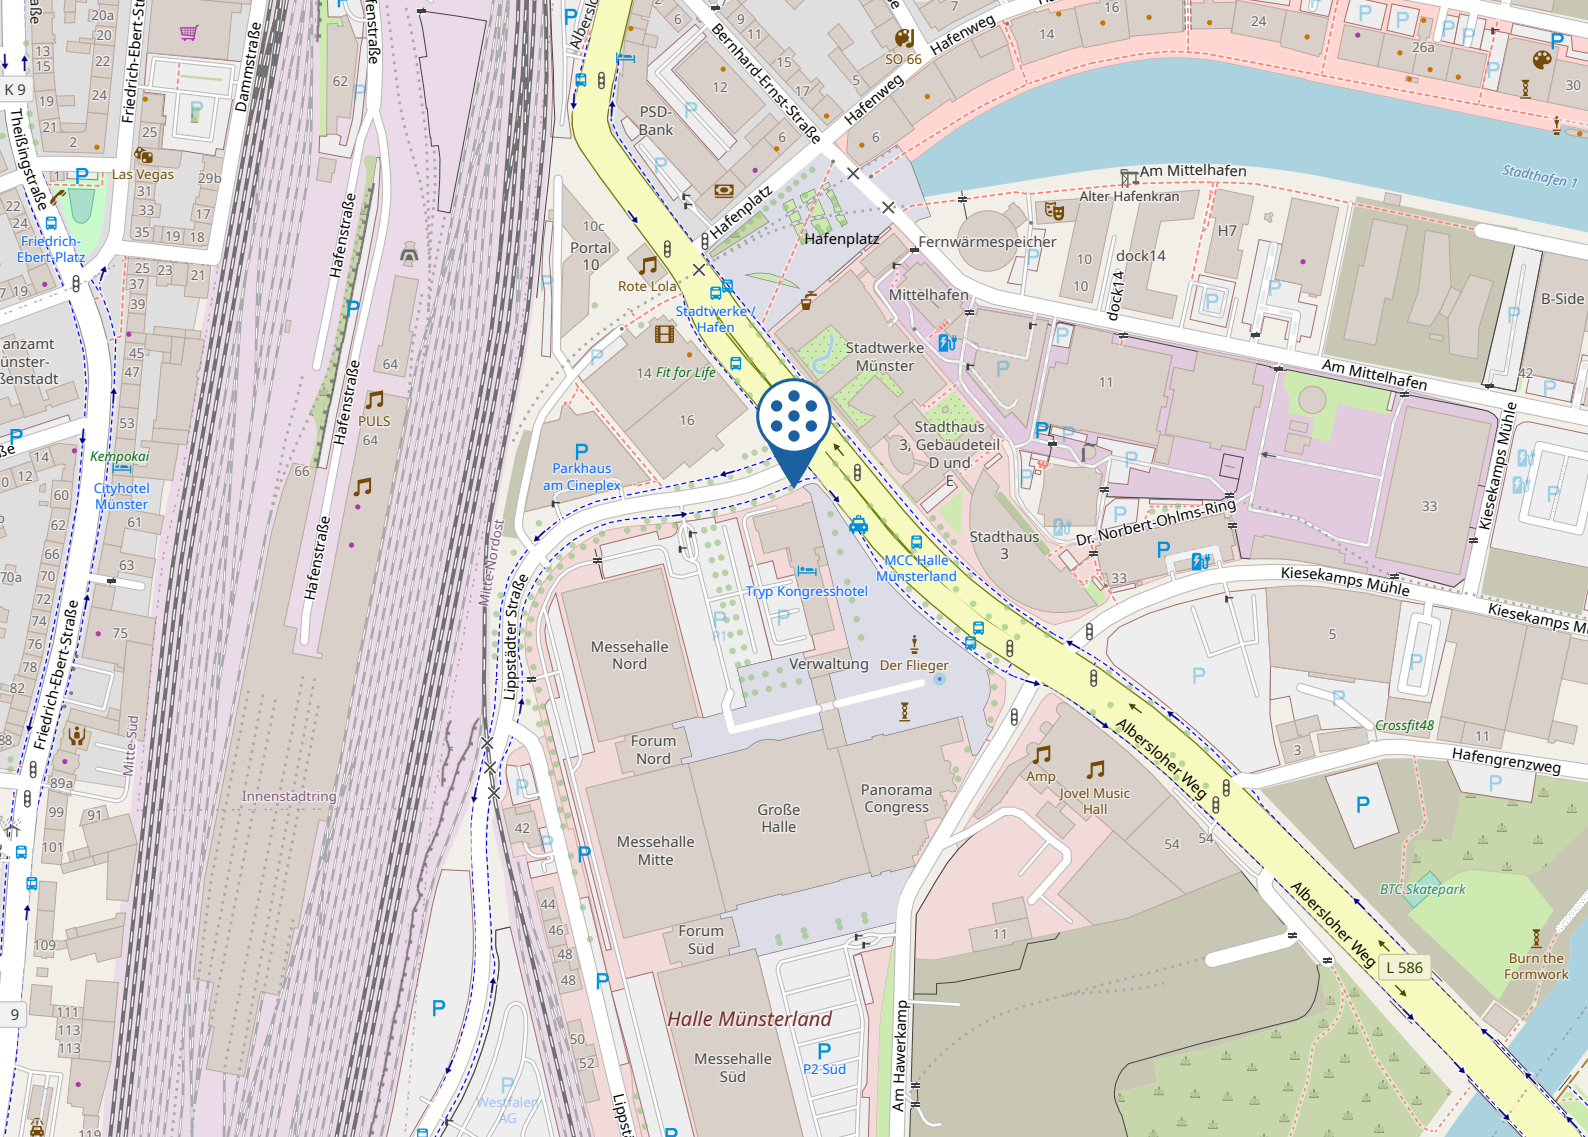

Adresse

Hotel Münster Kongresscenter

Albersloher Weg 28
48155 Münster

Telefon: +49 (0) 251 - 14200

Website: <https://www.melia.com/de/hotels/deutschland/munster/hotel-munster-kongresscenter-by-melia>