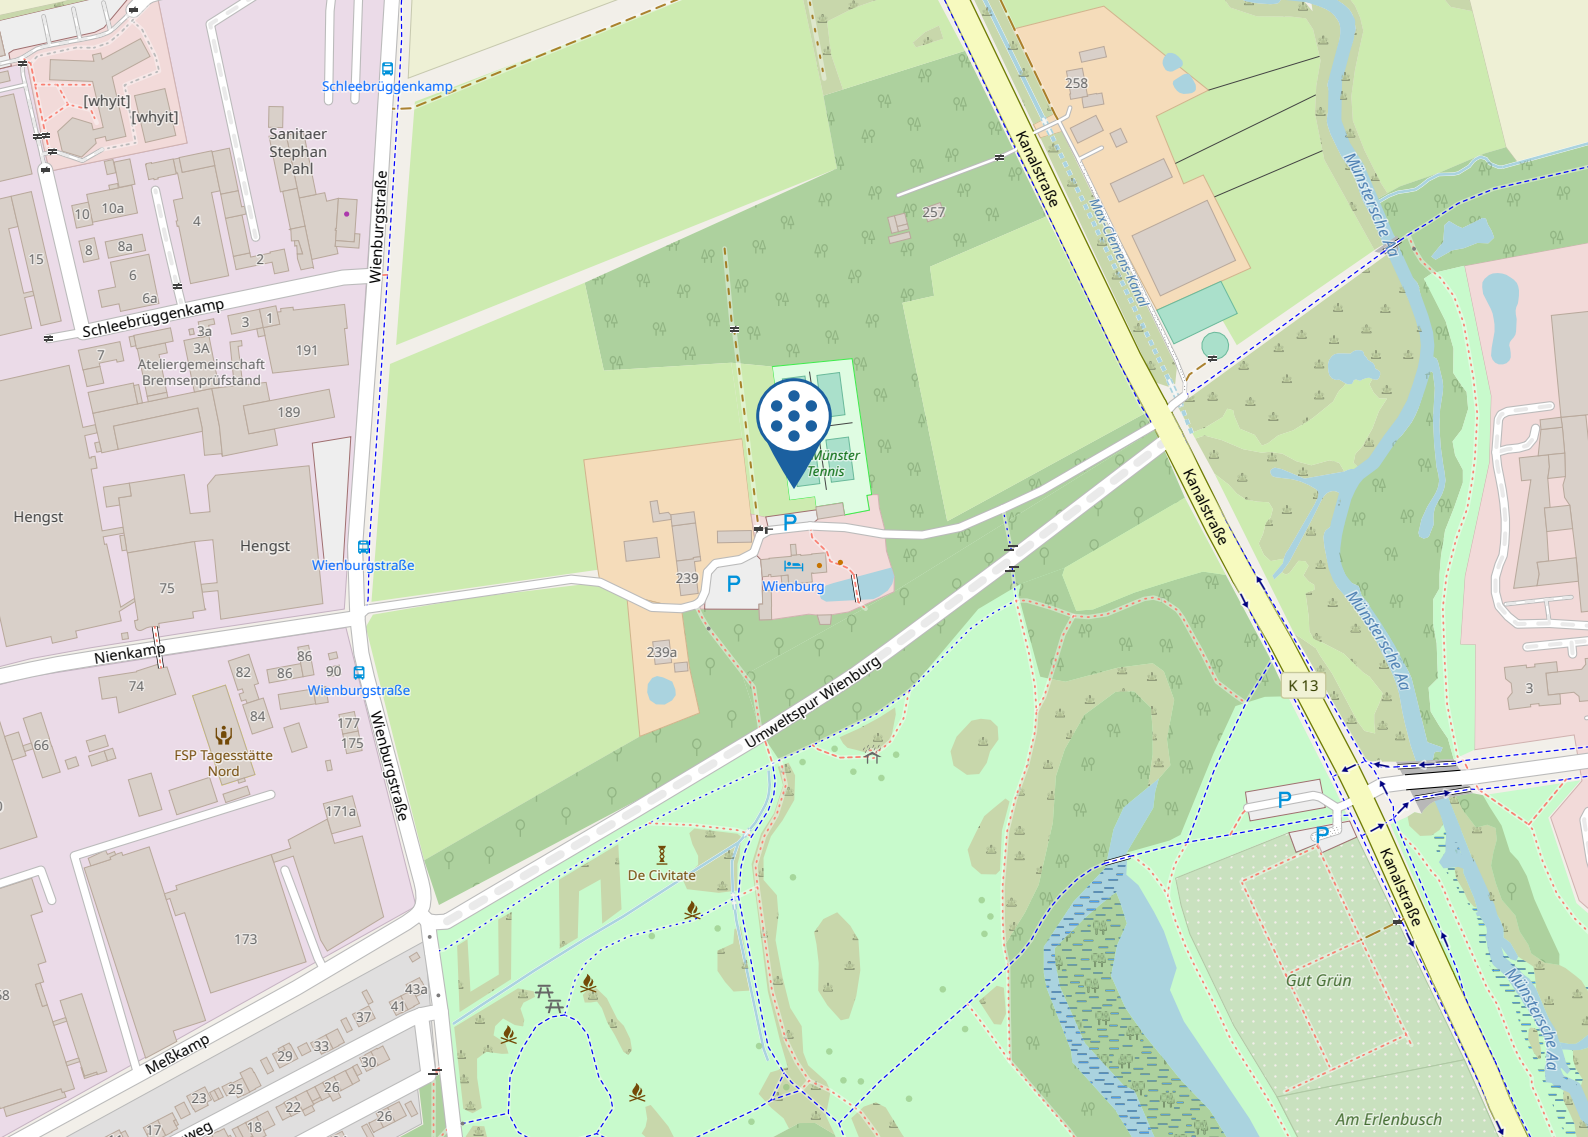

Adresse

Hotel Wienburg

Kanalstraße 237
48147 Münster

Telefon: +49 (0) 0251 - 2012 - 800

E-Mail: info@hotel-wienburg.de

Website: <http://www.hotel-wienburg.de>