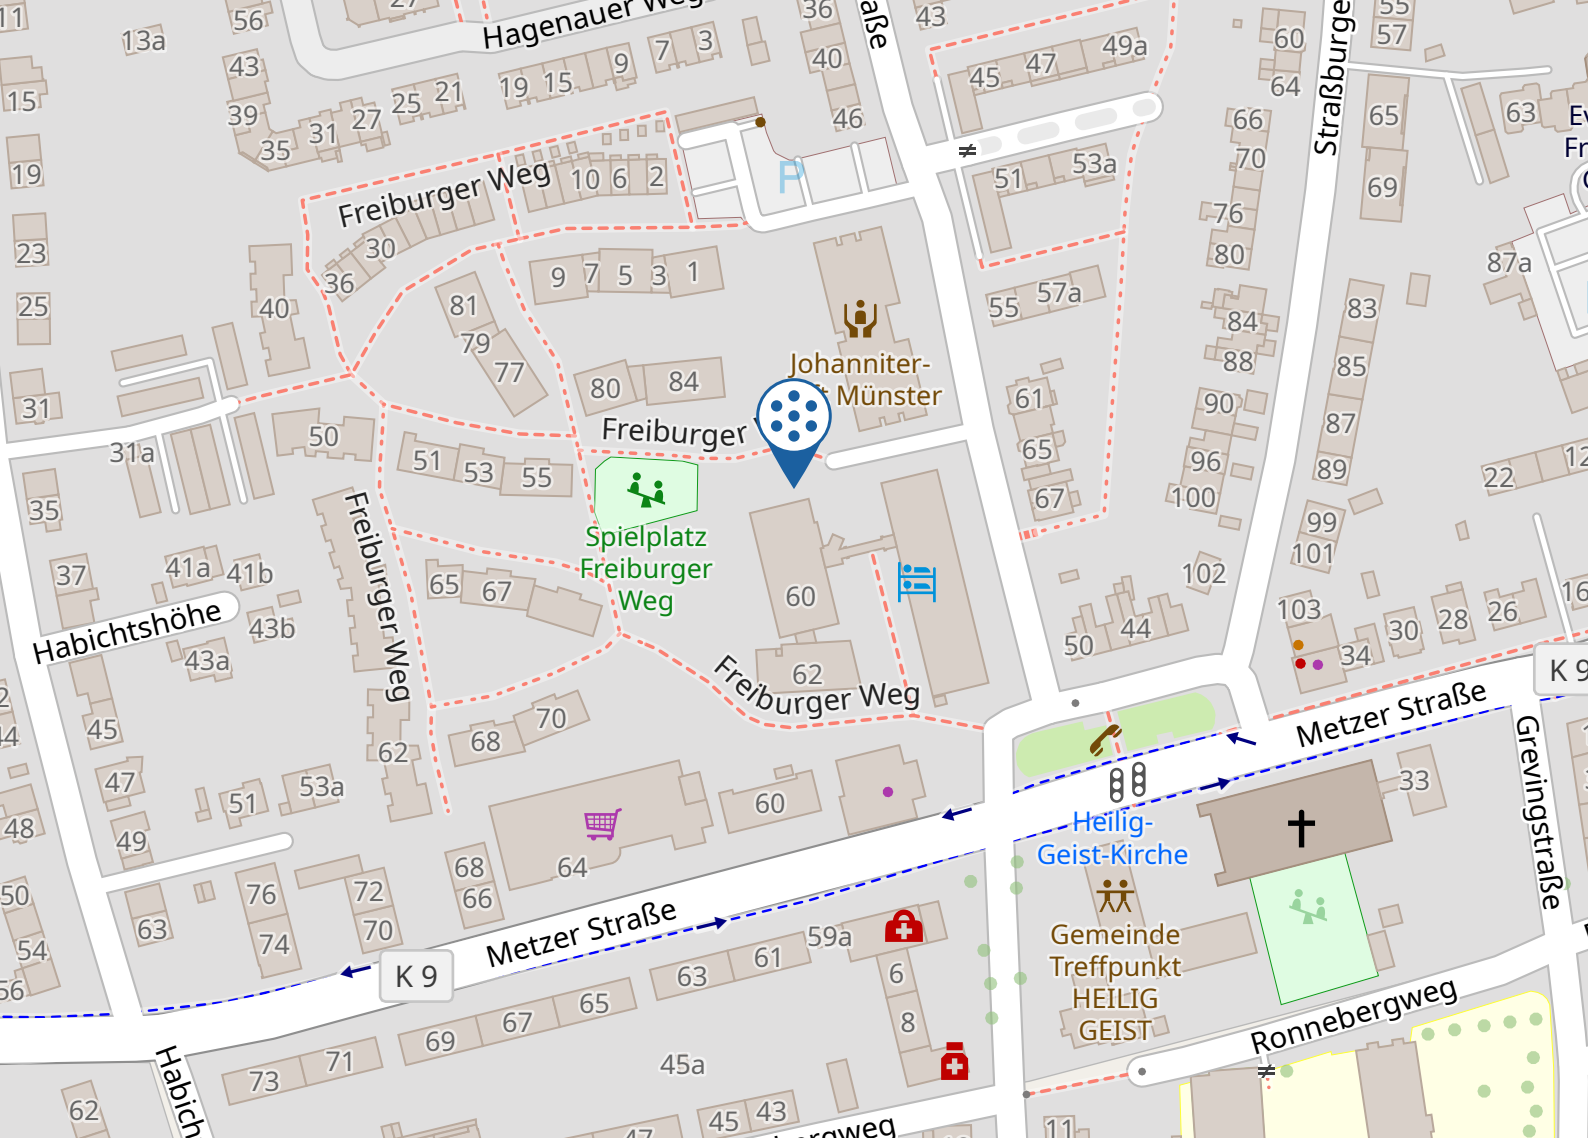

Adresse

Johanniter-Gästehaus

Weißenburgstraße 60-64
48151 Münster

Telefon: +49 (0) 251 97230-145

E-Mail: info@johanniterorden.de

Website: <http://www.johanniter.de>