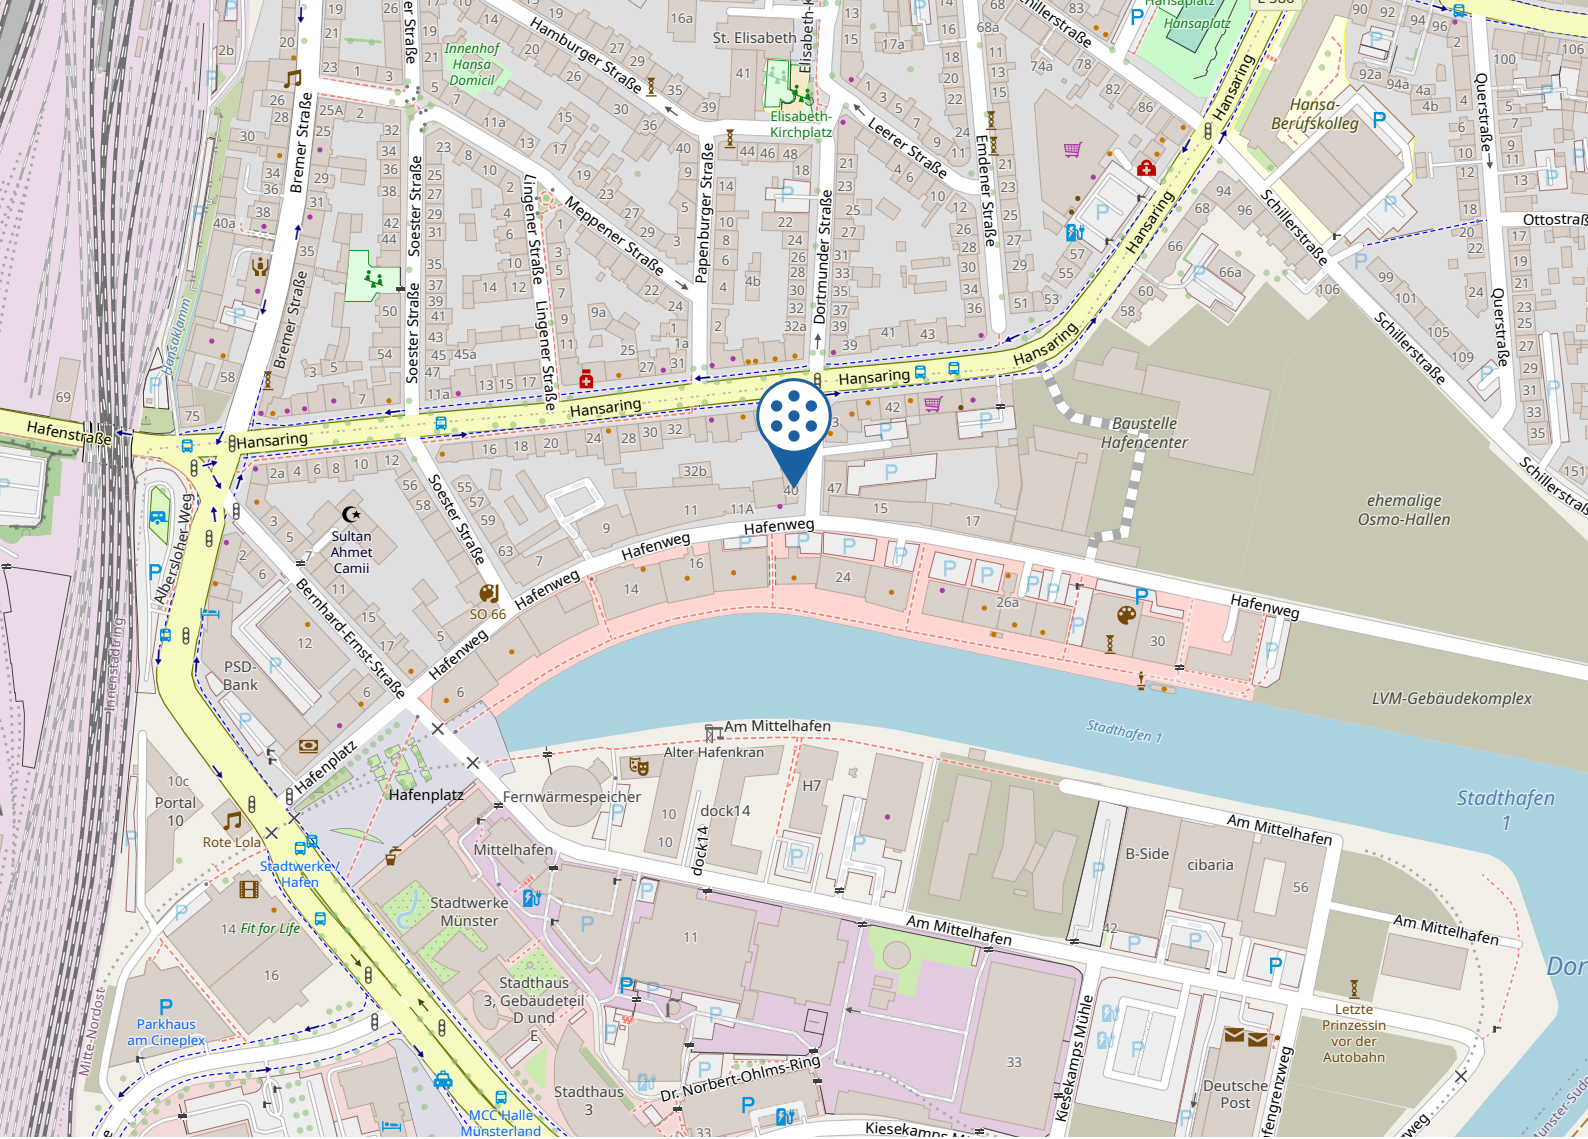

Adresse

WATERMARK

Hafenerweg 22
48155 Münster

Telefon: +49 (0) 251 97440399

E-Mail: info@watermark-muenster.de

Website: <http://www.watermark-muenster.de>

1. By car:

- It is best to navigate to the Cineplex parking garage (Lippstädter Str. 1, 48155 Münster) and walk the rest of the way (5-10 minutes) along the water to the venue. Between the Pierhouse and the Cafe Sieben there is a passage to the Hafenweg, directly on the right is the entrance.
- Alternatively, you can park very well in the PSD parking garage (Bernhard-Ernst-Straße 8, 48155 Münster).

2. By train:

- From Münster main station, take bus line 6 (towards Münster Hiltrup Bahnhof), 8 (towards Münster Brandhoveweg) or 17 (towards Münster Krögerweg) to the "Stadtwerke/Hafen" stop.
- When you get off, cross the street in the direction of the harbor.
- Once you have crossed the large square, walk along the water to the venue. Between the Pierhouse and Cafe Sieben, a passageway goes along to the Hafenweg, and the entrance is directly on the right.