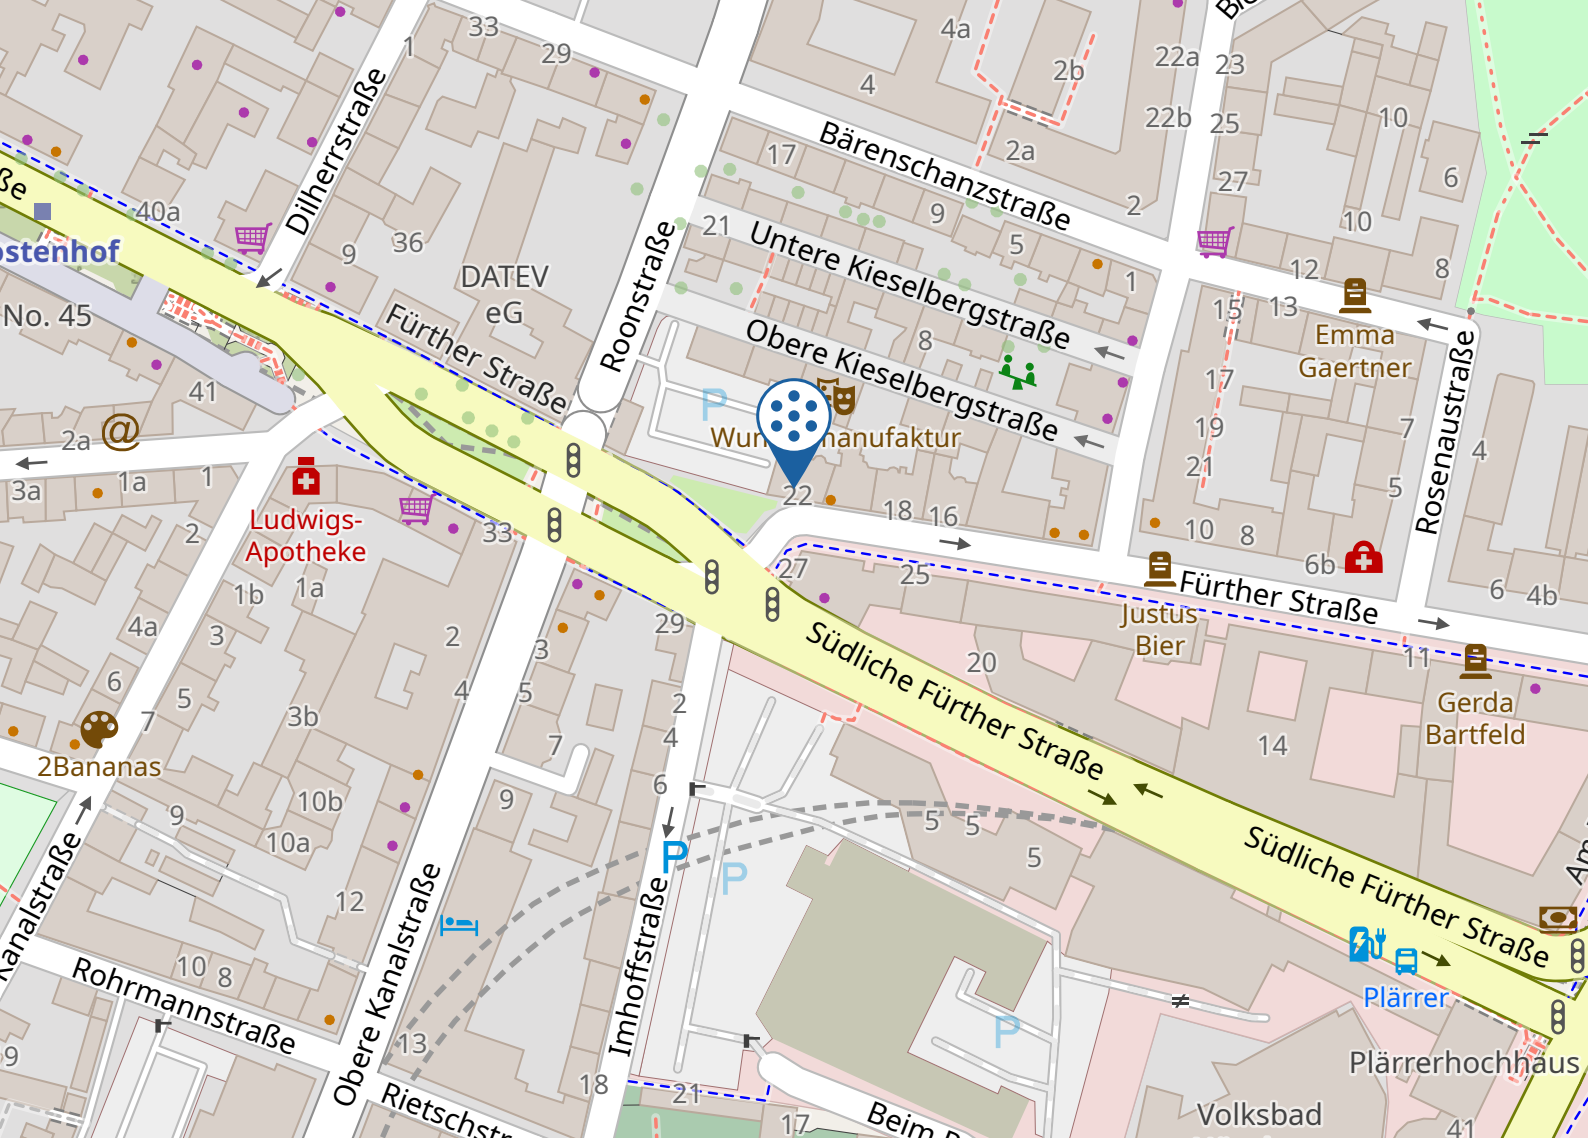

Adresse

HQ Plärrer
2., 3. & 5. Etage
Fürther Straße 27
90429 Nuremberg

Telefon: +49 (0)911 28707070