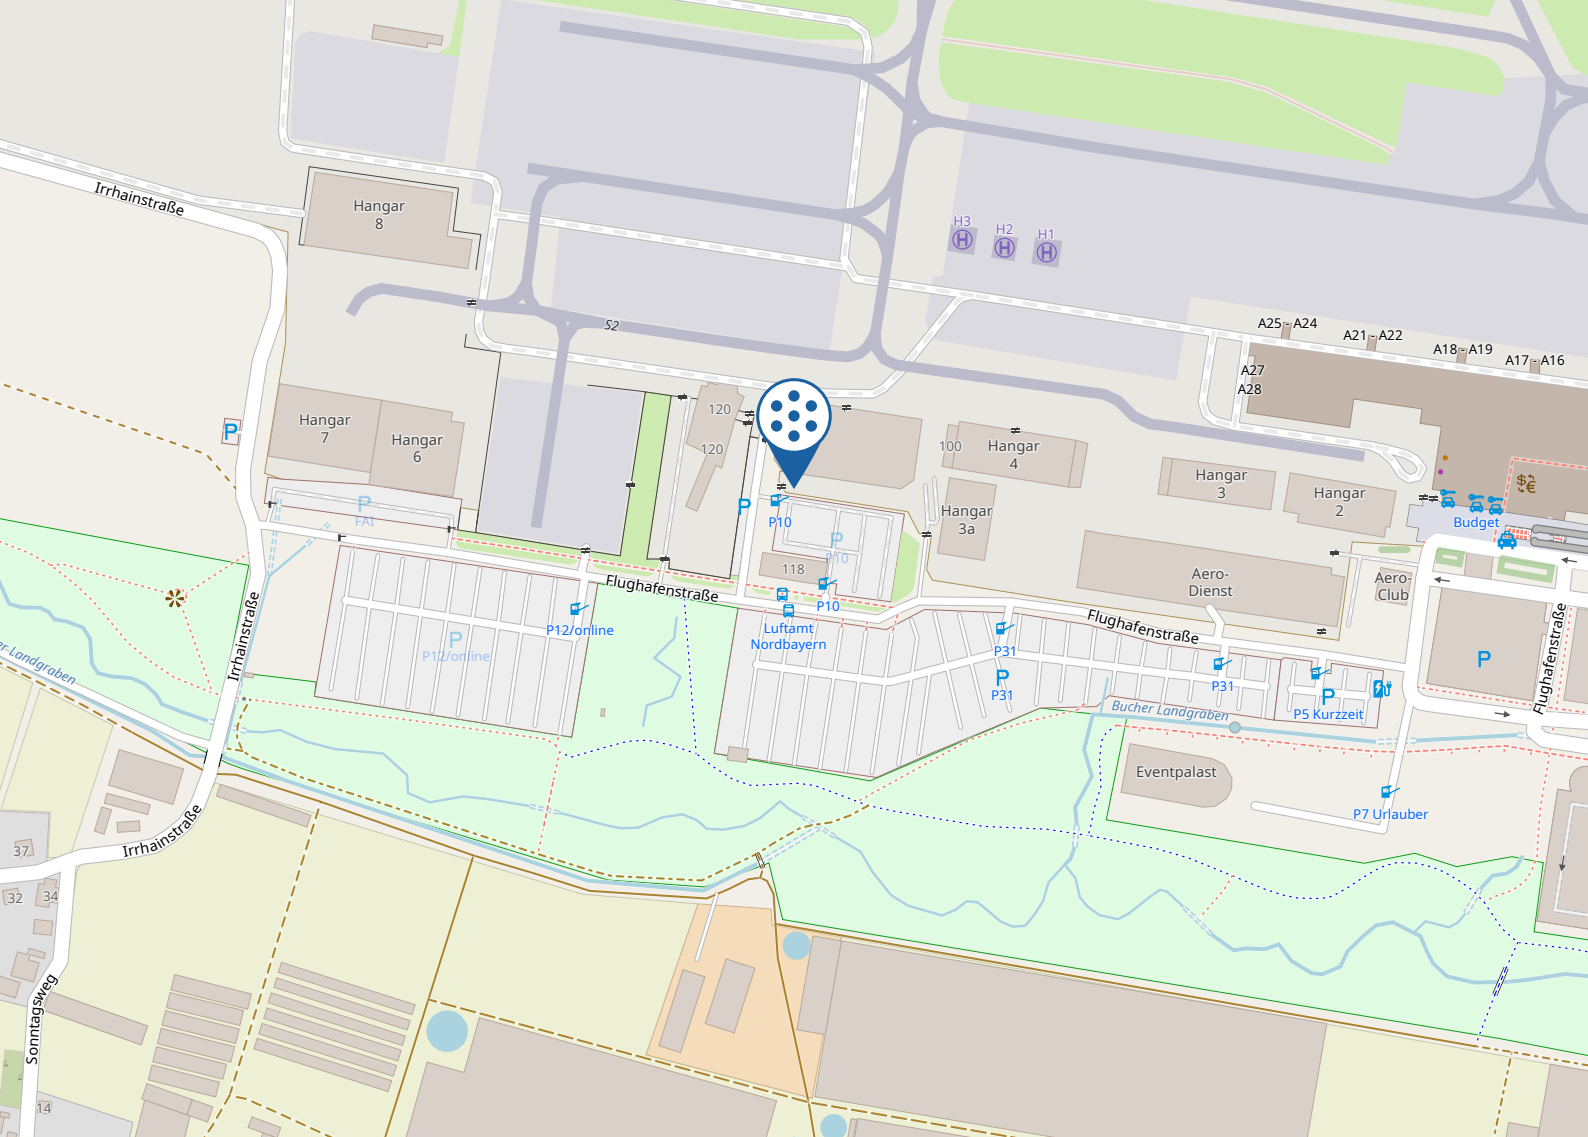

Adresse

Regus Airport
3. & 4. Etage
Flughafenstraße 118
90411 Nuremberg

Telefon: +49 (0)911 3749595