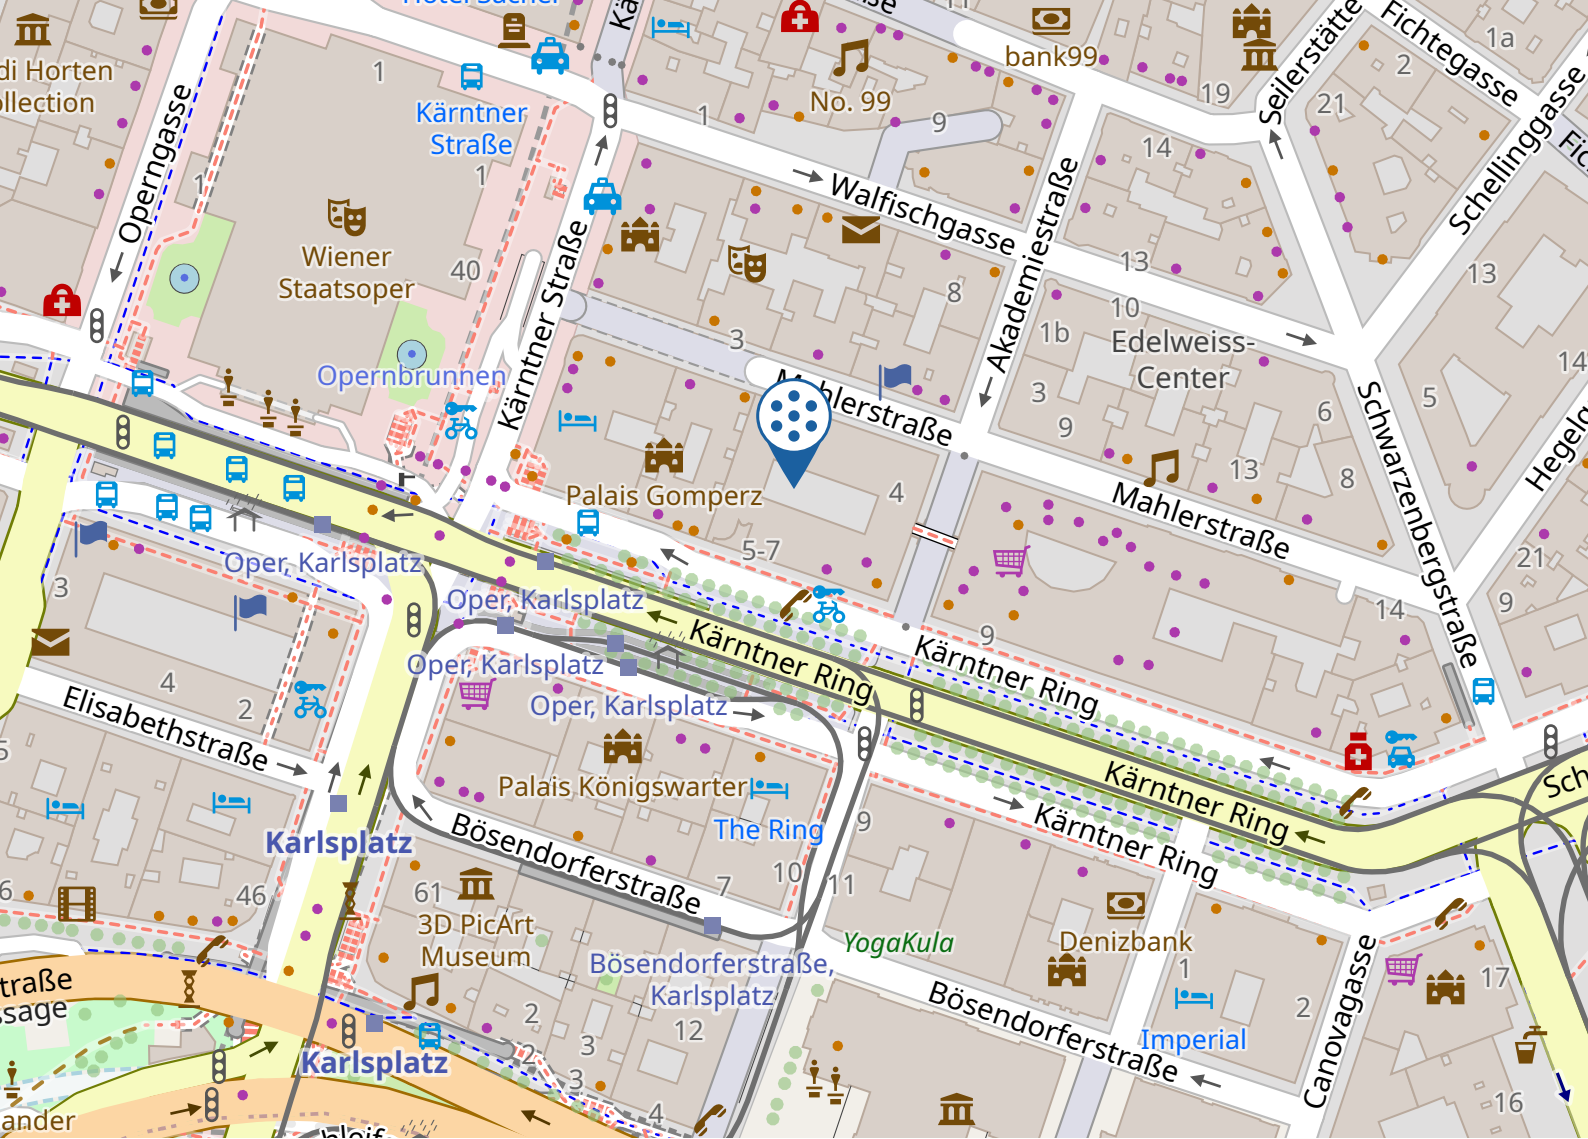

Adresse

Regus Business Center Opera
7. Obergeschoss
Kärntner Ring 5-7
1010 Vienna

Telefon: +43 1 2051160

1. By plane:

From Vienna airport, the trip by cab takes 20-30 minutes.

2. By public transport:

Leave the main train station in the direction of Südtiroler Platz. There, take the U1 line in the direction of Leopoldau to Karlsplatz. Walk along Akademiestraße until you reach Kärntner Ring and turn right onto it. You will find your destination after about 80 meters on the left side.