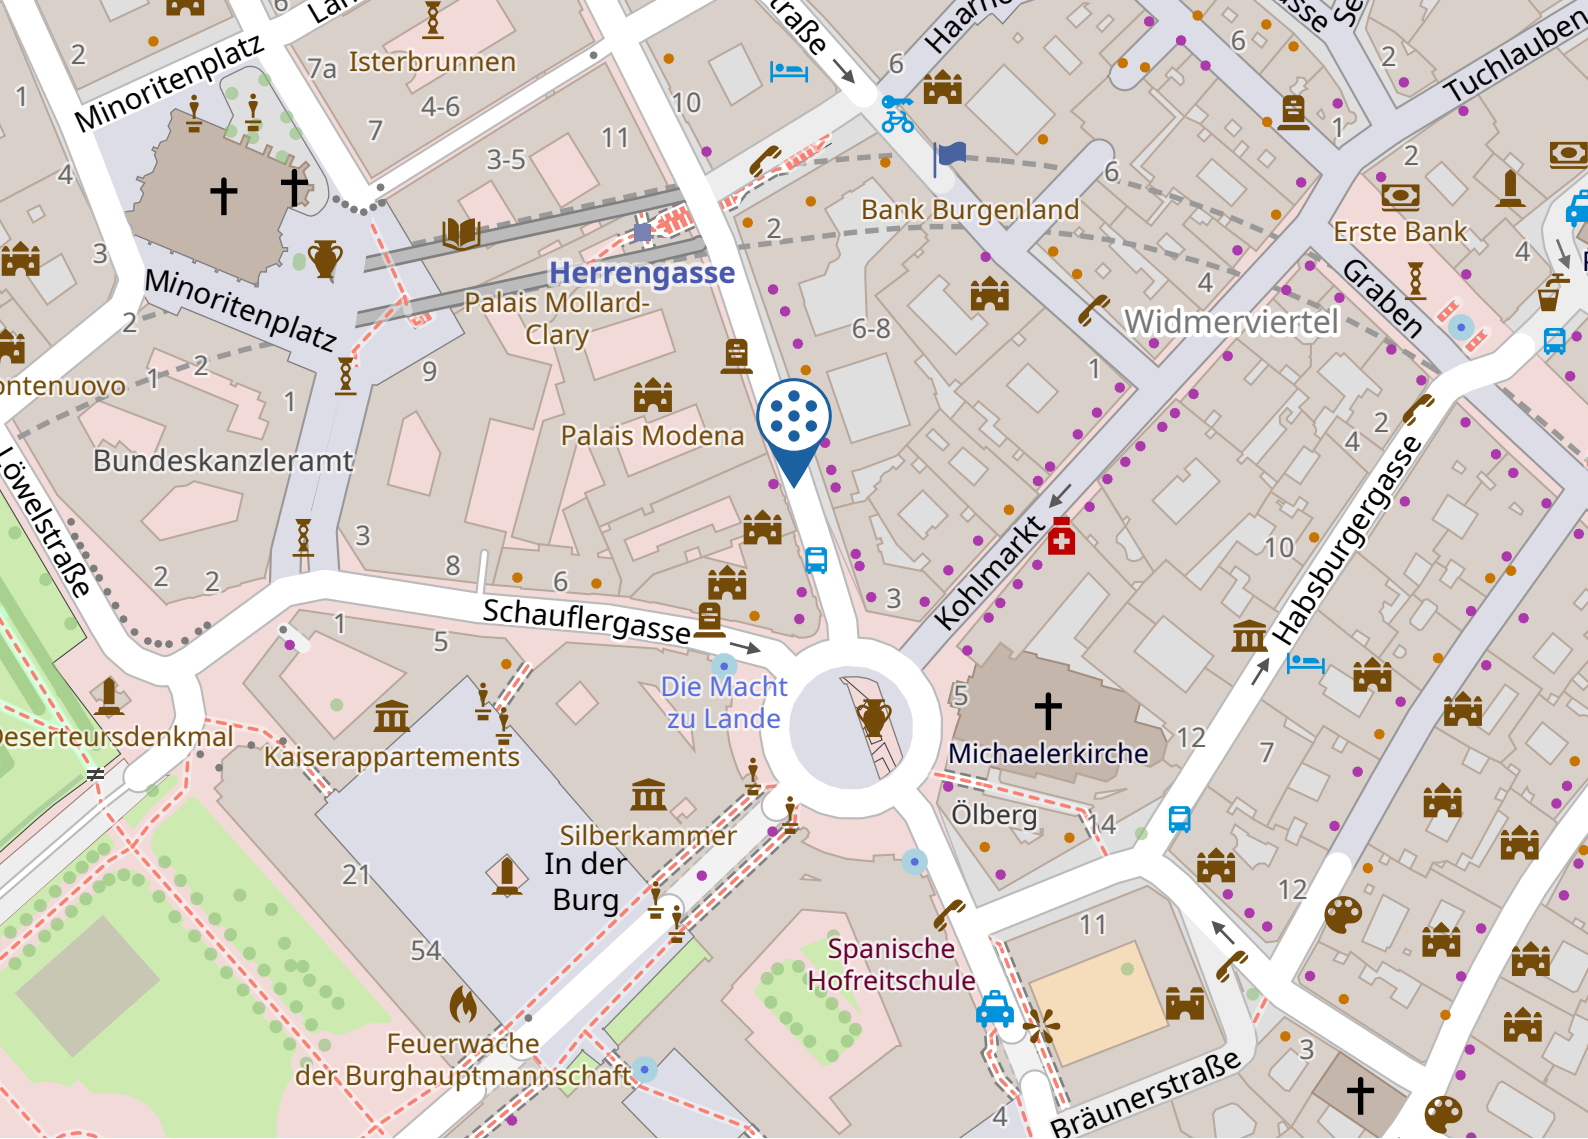

Adresse

Regus Business Center Le Palais
3. Obergeschoss
Herrengasse 1-3
1010 Vienna

Telefon: +43 1930841100